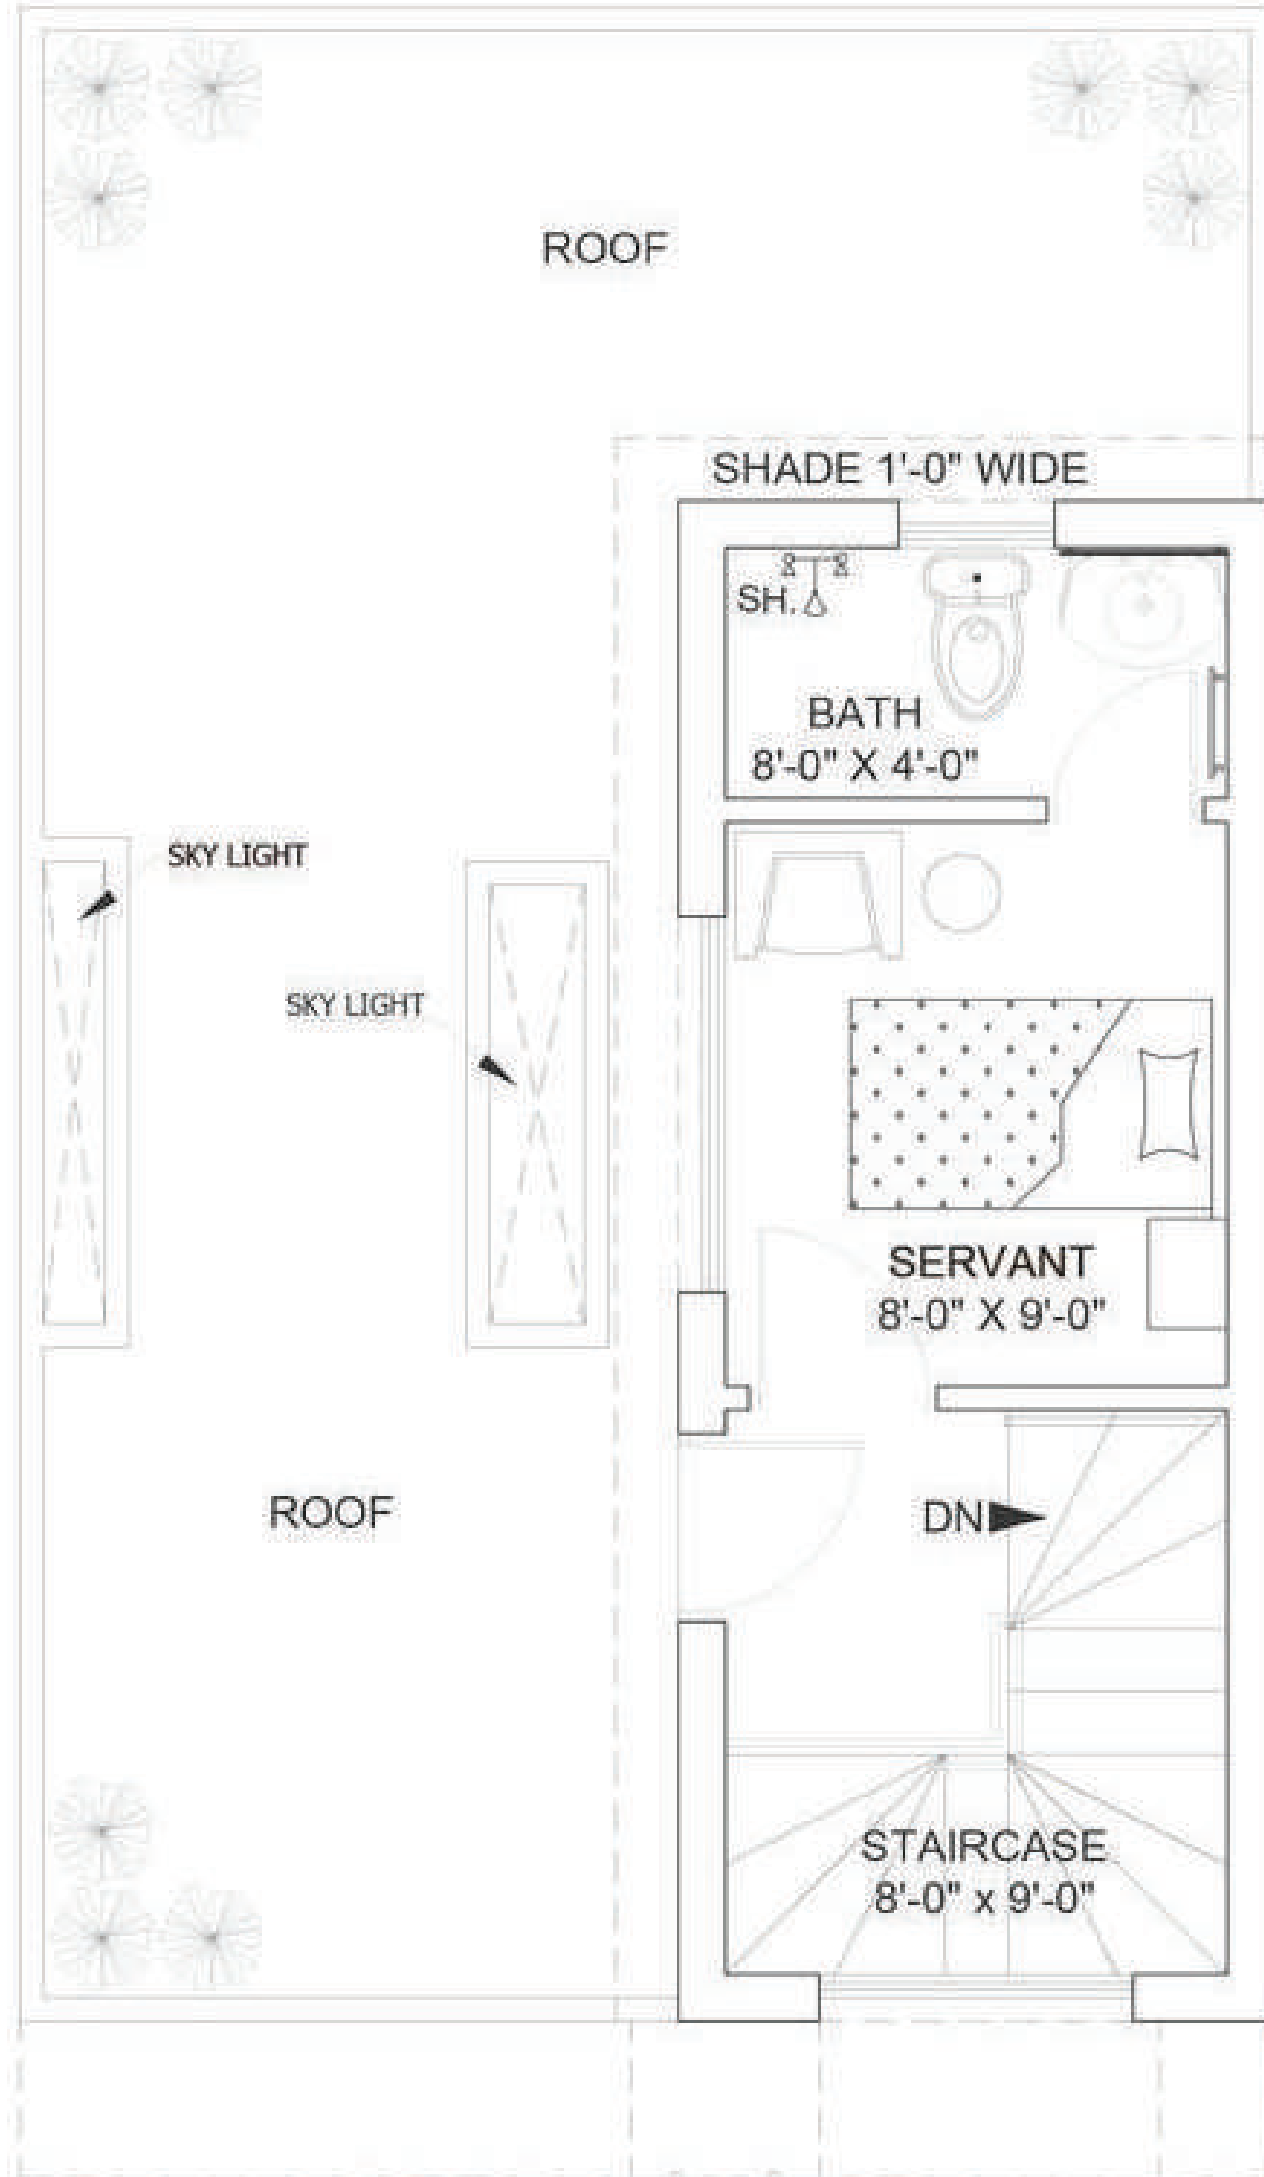

# MUMTY FLOOR PLAN

SCALE:-1/8"=1'-0"

**GROUND FLOOR PLAN**

SCALE: -1/8"=1'-0"

**3.5 MARLA**  
**03 BED VILLAS**  
(EXECUTIVE VILLAS)

# FIRST FLOOR PLAN

SCALE:-1/8"=1'-0"

3.5 MARLA  
03 BED VILLAS  
(EXECUTIVE VILLAS)