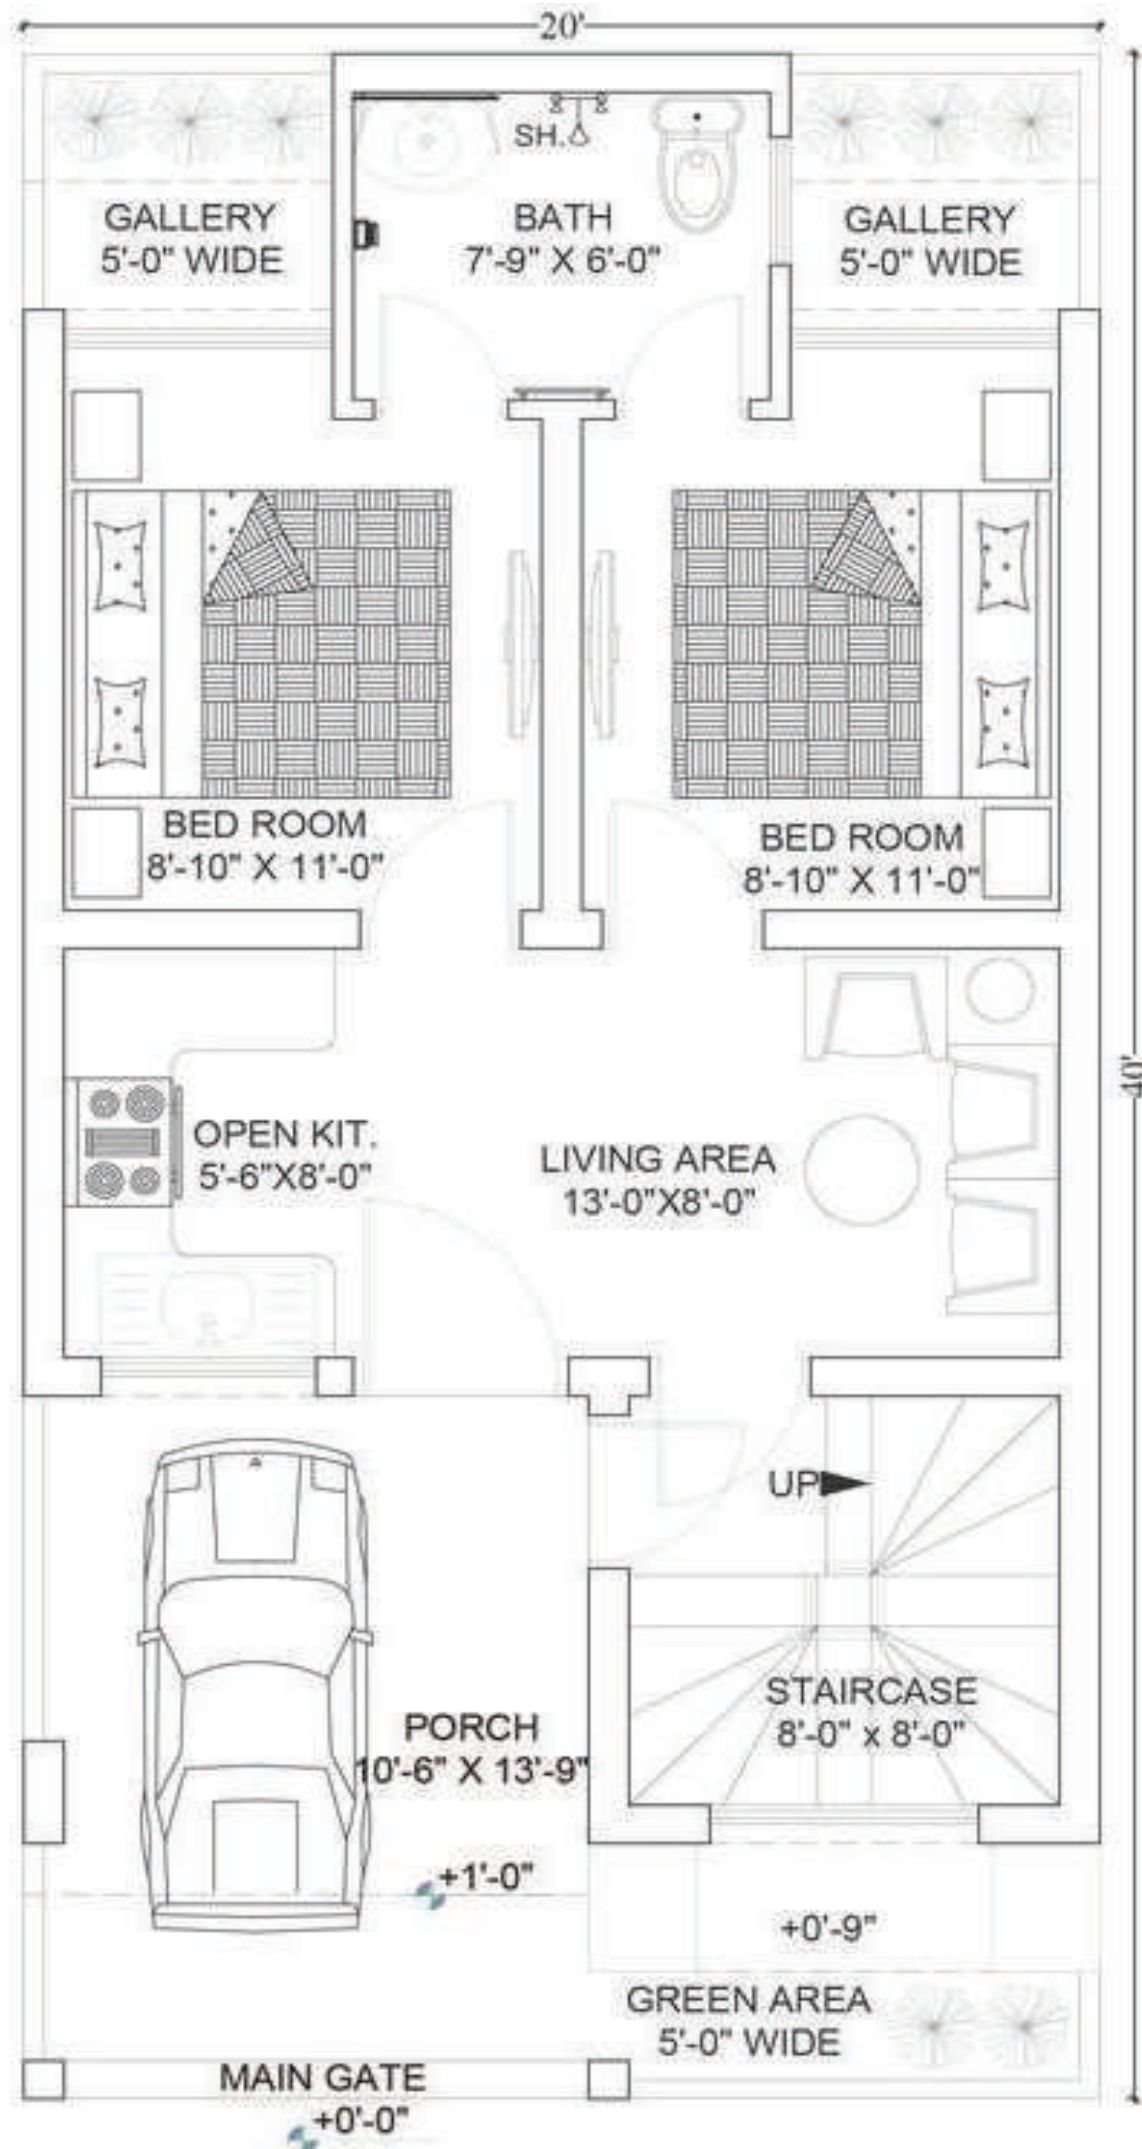

# MUMTY FLOOR PLAN

SCALE:-1/8"=1'-0"

**GROUND FLOOR PLAN**

SCALE:-1/8"=1'-0"

**3.5 MARLA**  
**04 BED VILLAS**  
(EXECUTIVE VILLAS)