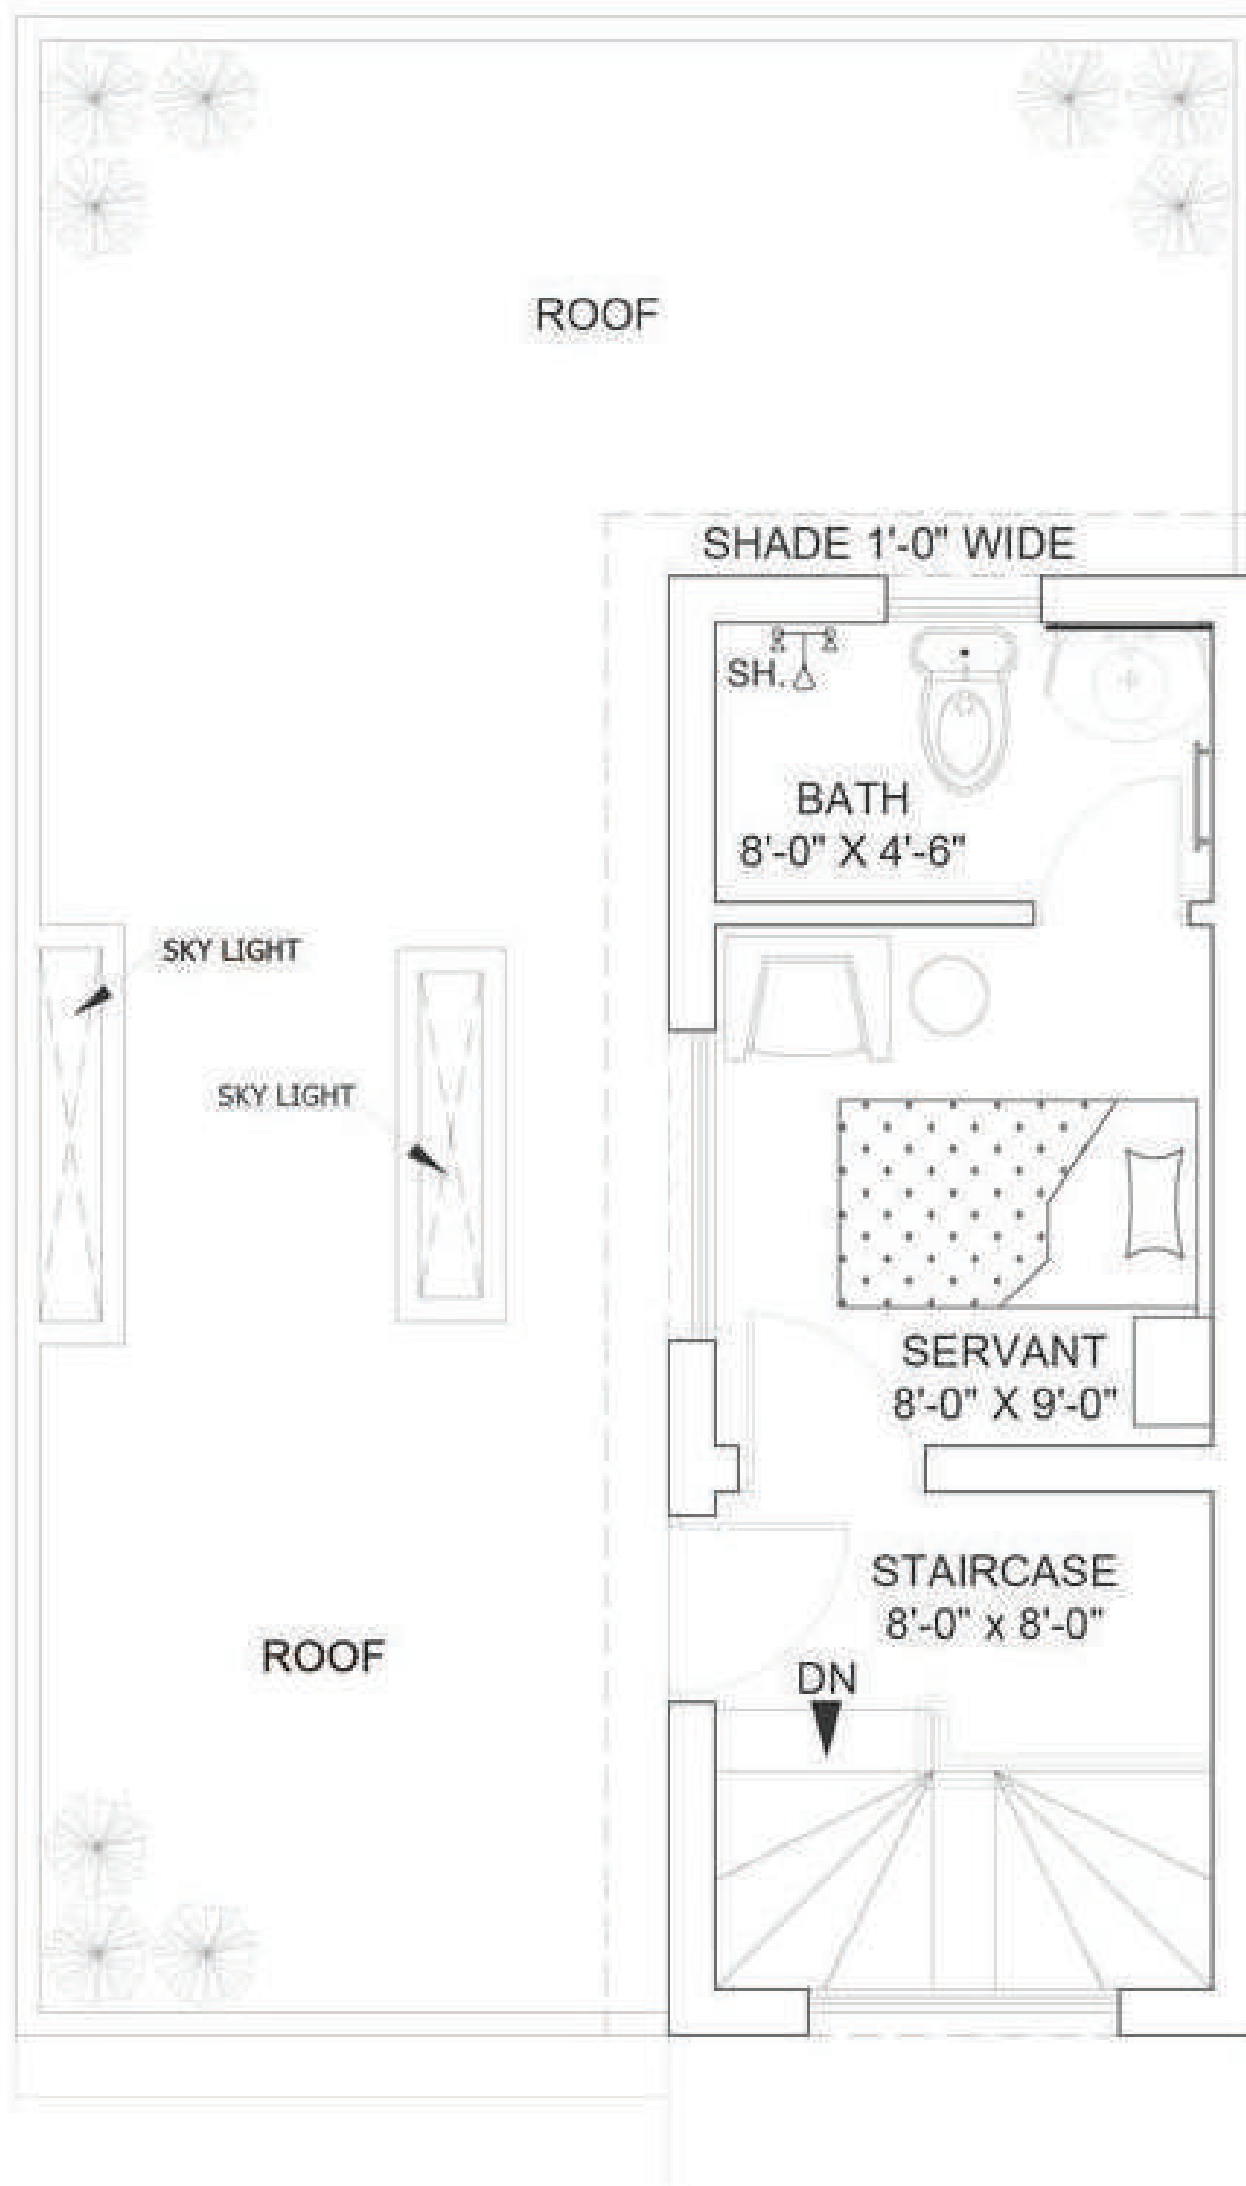

**GROUND FLOOR PLAN**

SCALE: -1/8"=1'-0"

3.5 MARLA  
02 BED VILLAS  
(EXECUTIVE VILLAS)

# MUMTY FLOOR PLAN

SCALE:-1/8"=1'-0"