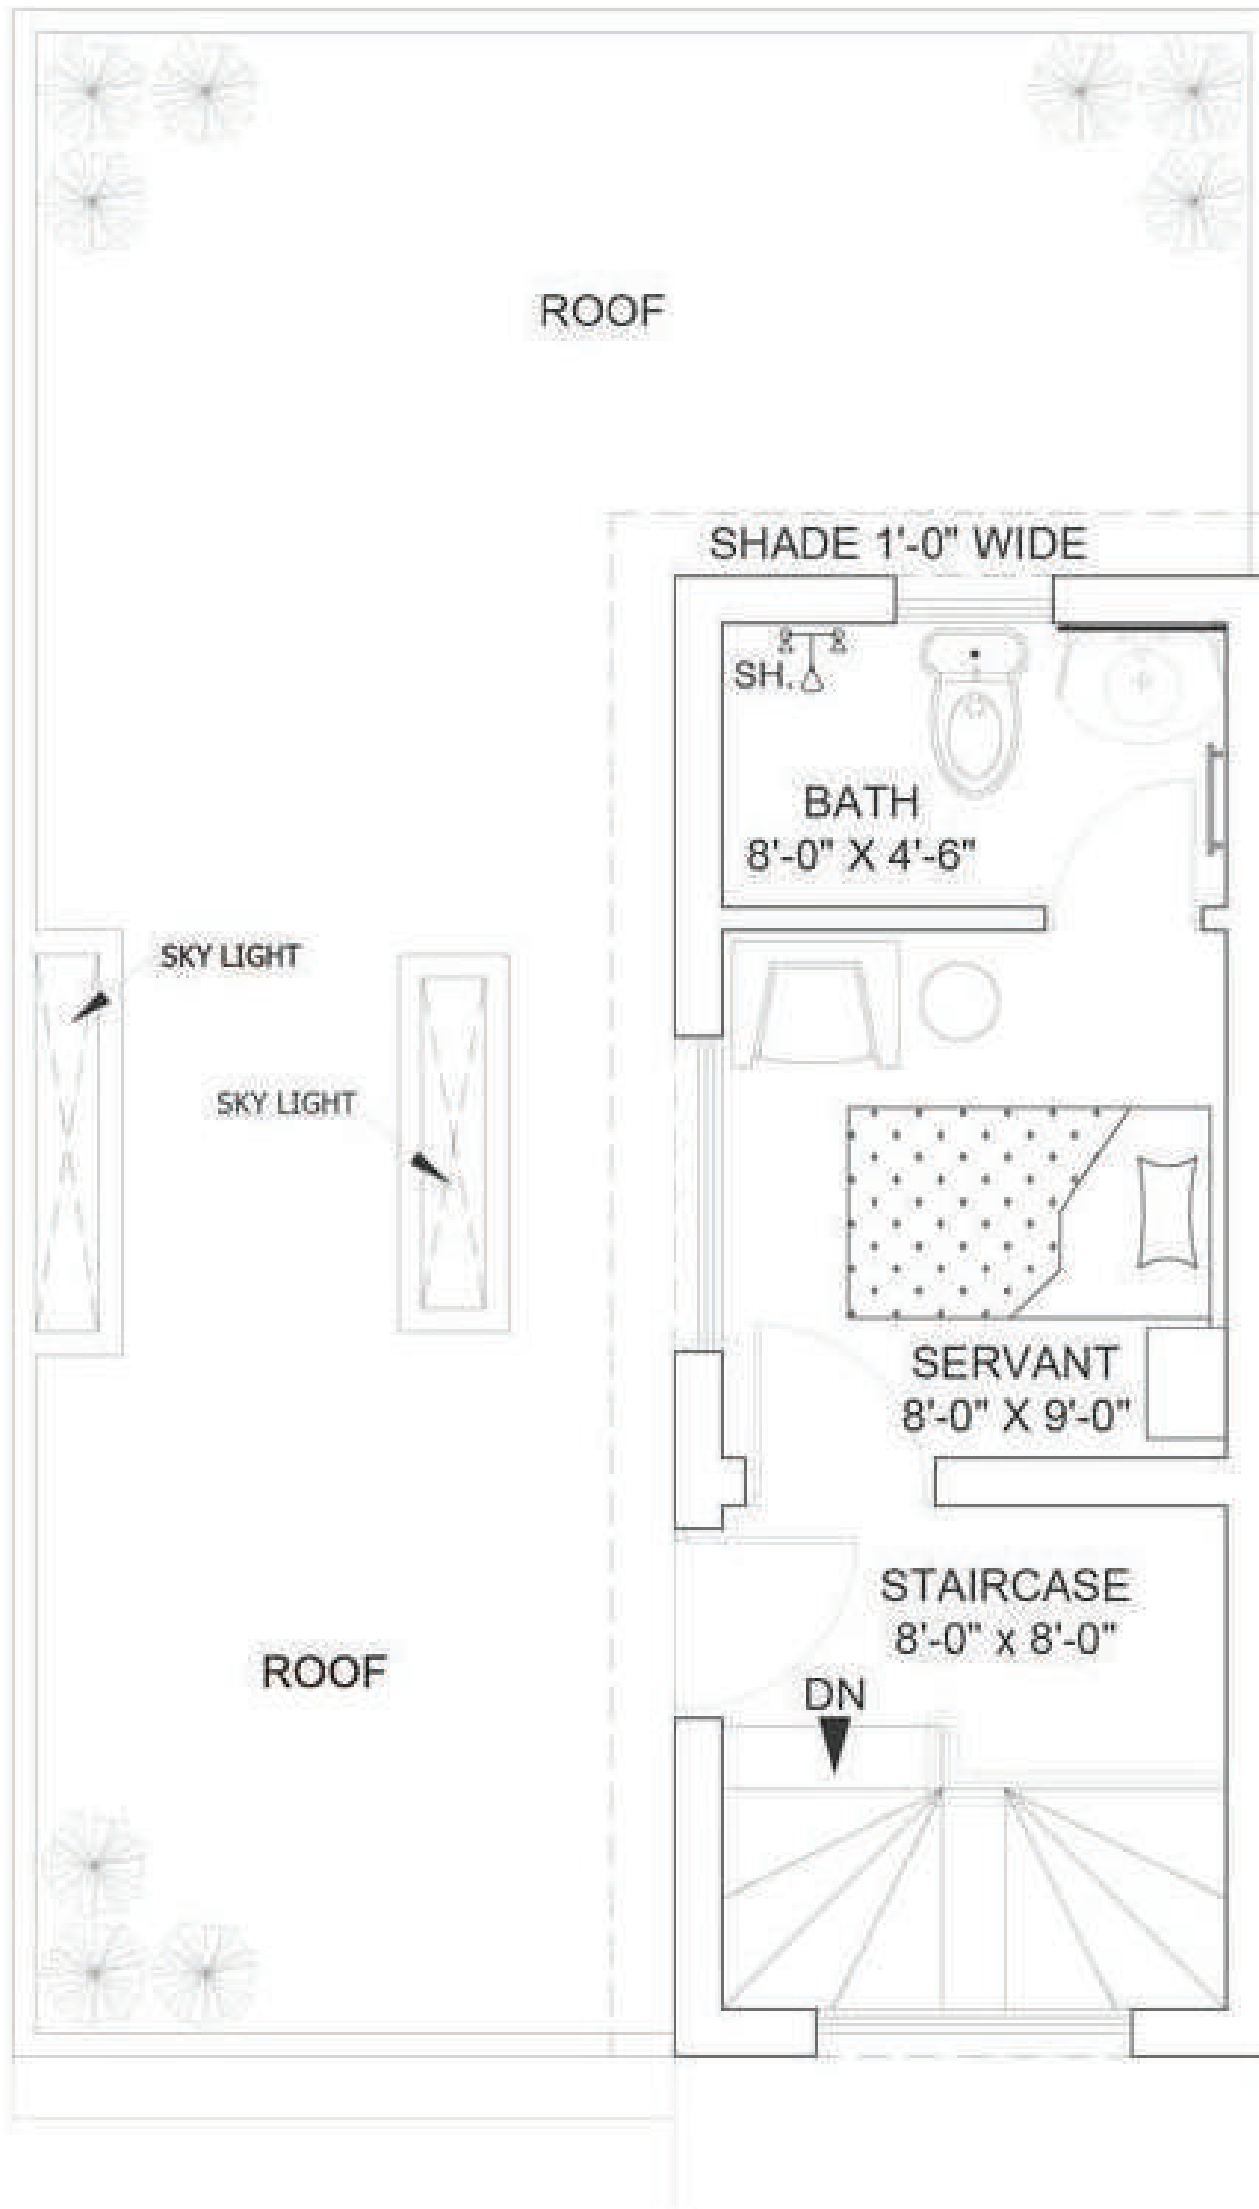

# MUMTY FLOOR PLAN

SCALE:-1/8"=1'-0"

**GROUND FLOOR PLAN**

SCALE:-1/8"=1'-0"

**3.5 MARLA**  
**04 BED VILLAS**  
(EXECUTIVE VILLAS)