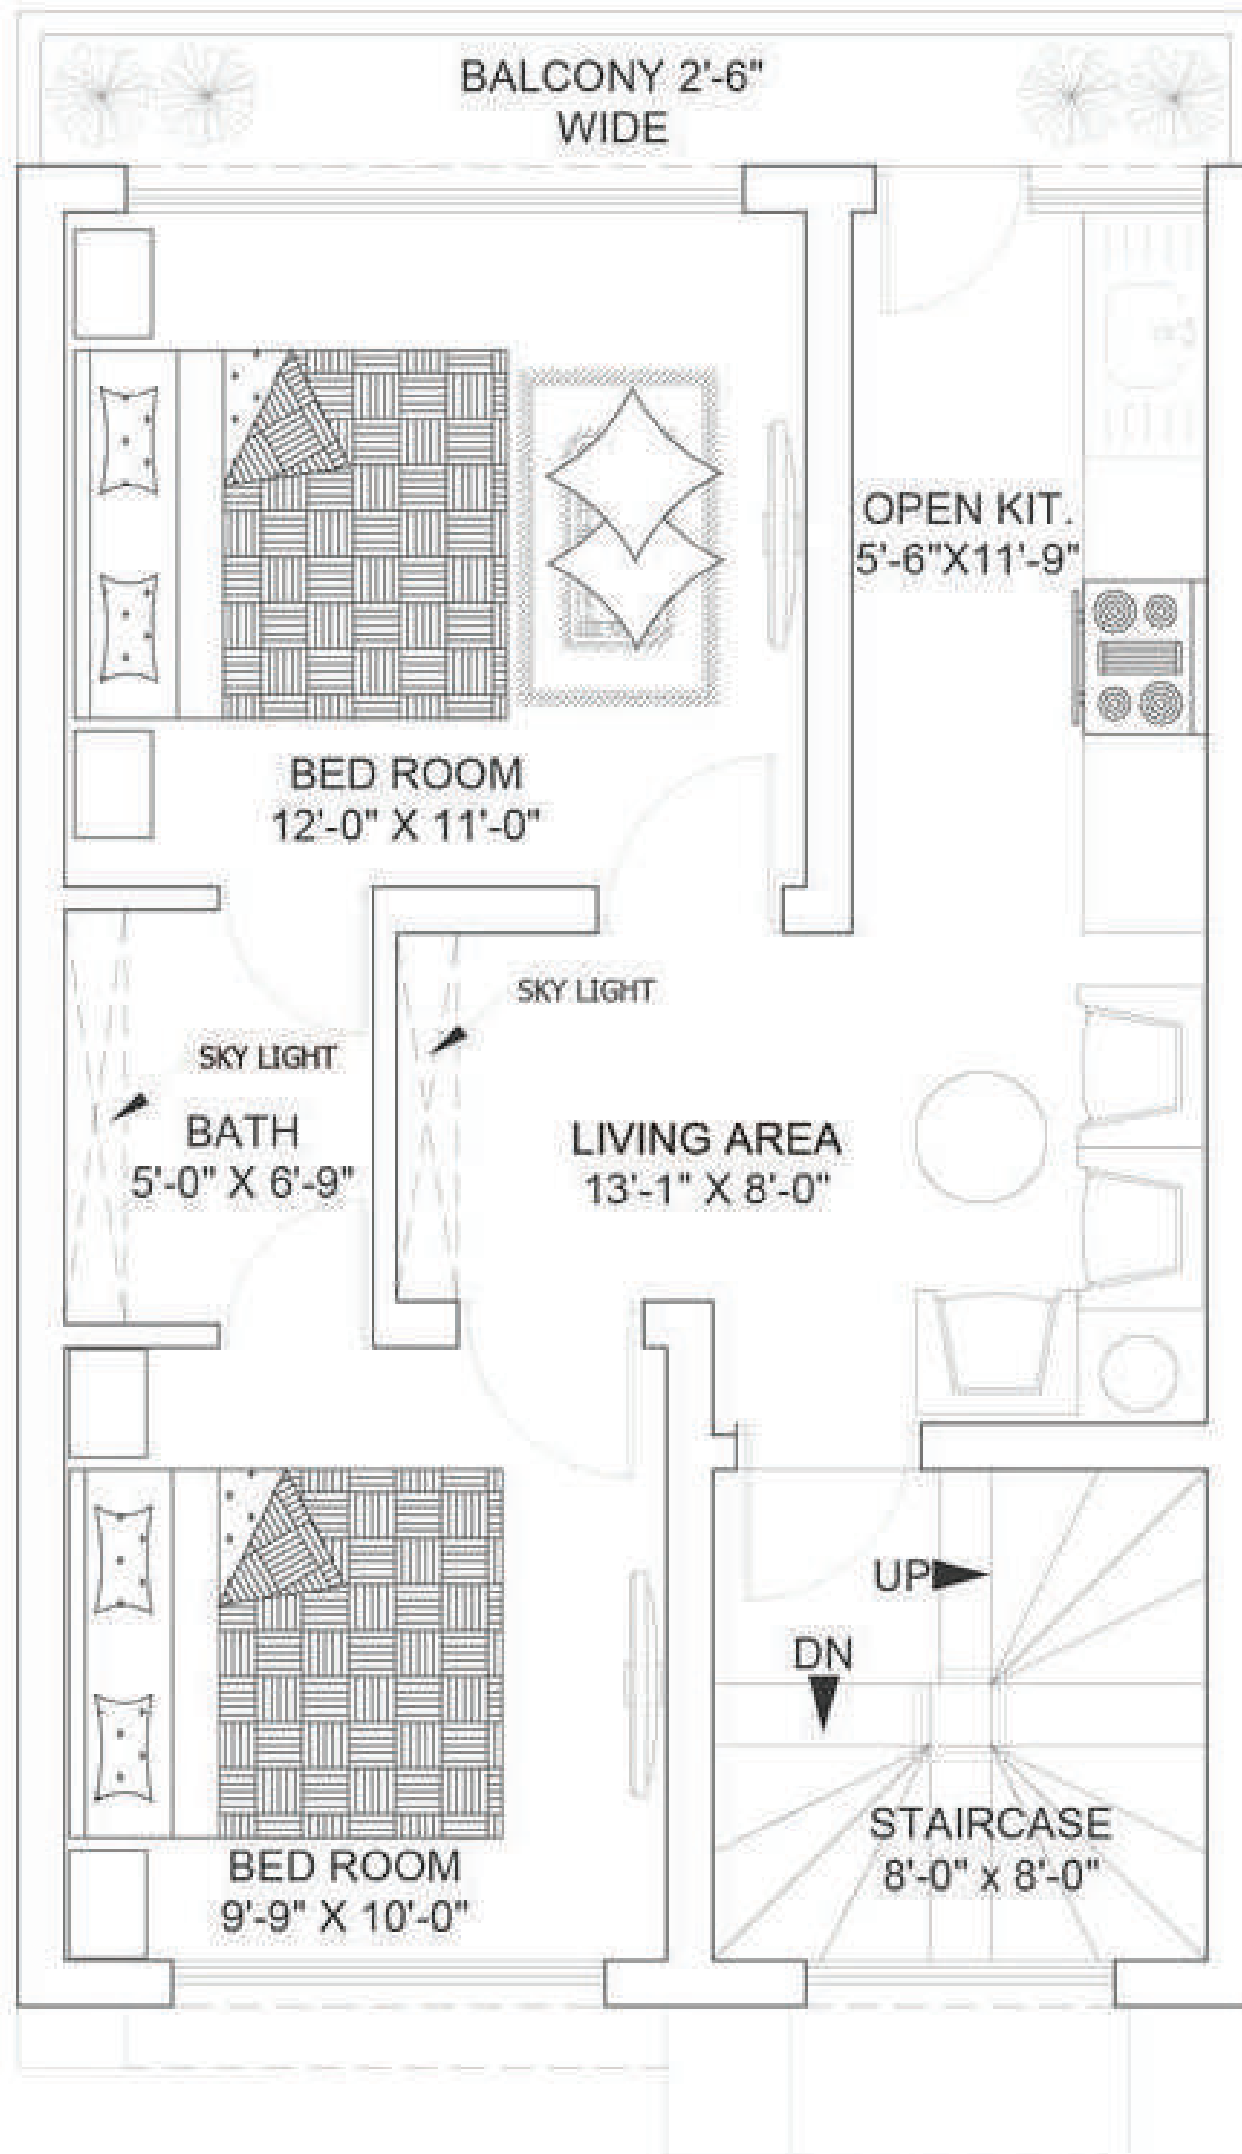

# MUMTY FLOOR PLAN

SCALE:-1/8"=1'-0"

**GROUND FLOOR PLAN**

SCALE:-1/8"=1'-0"

**3.5 MARLA**  
**04 BED VILLAS**  
(EXECUTIVE VILLAS)