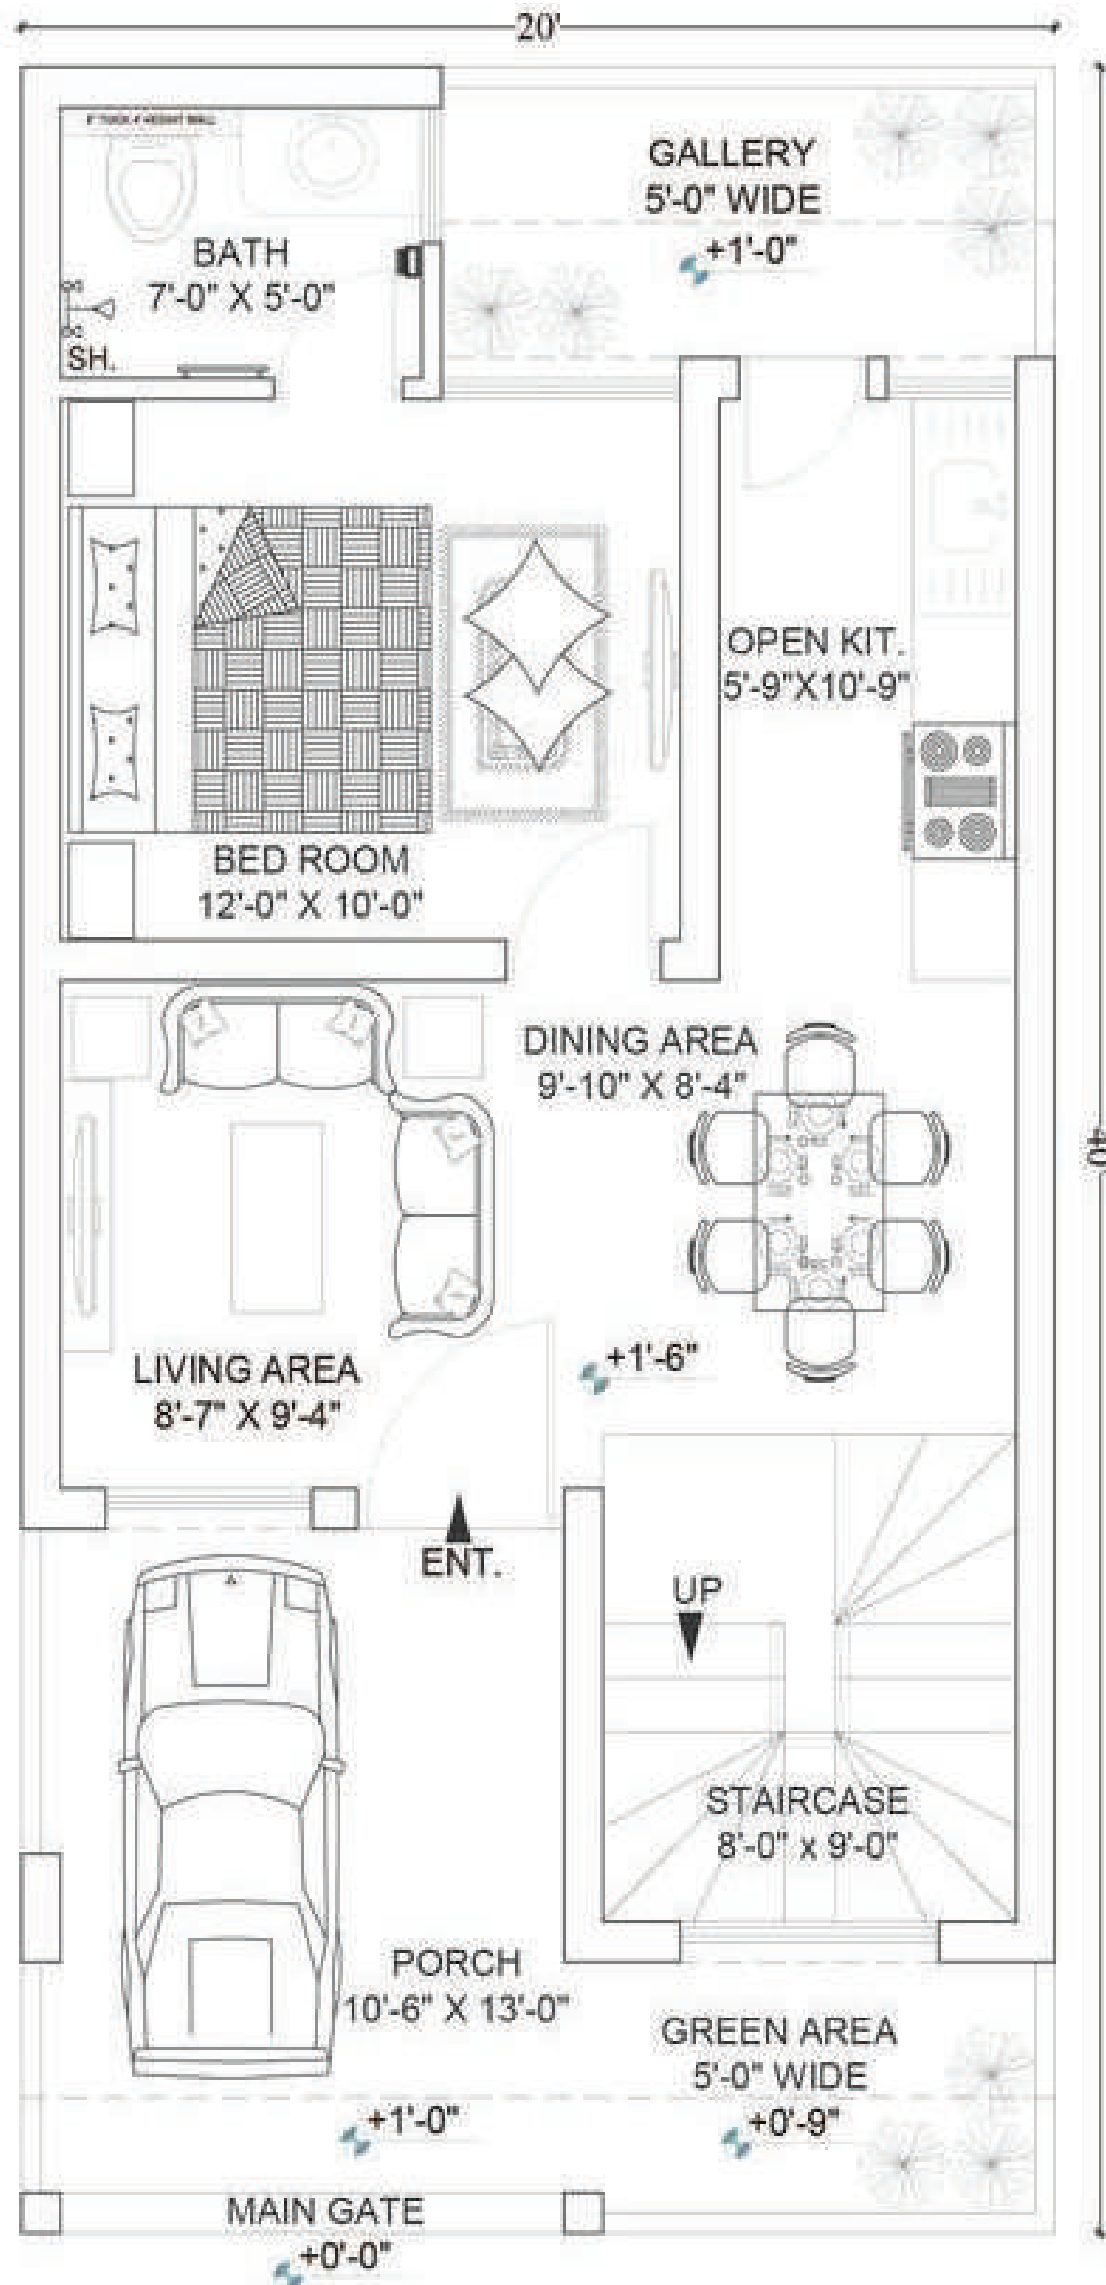

**GROUND FLOOR PLAN**

SCALE: -1/8"=1'-0"

3.5 MARLA  
02 BED VILLAS  
(EXECUTIVE VILLAS)

# MUMTY FLOOR PLAN

SCALE:-1/8"=1'-0"

**GROUND FLOOR PLAN**

SCALE: -1/8"=1'-0"

**3.5 MARLA**  
**03 BED VILLAS**  
(EXECUTIVE VILLAS)