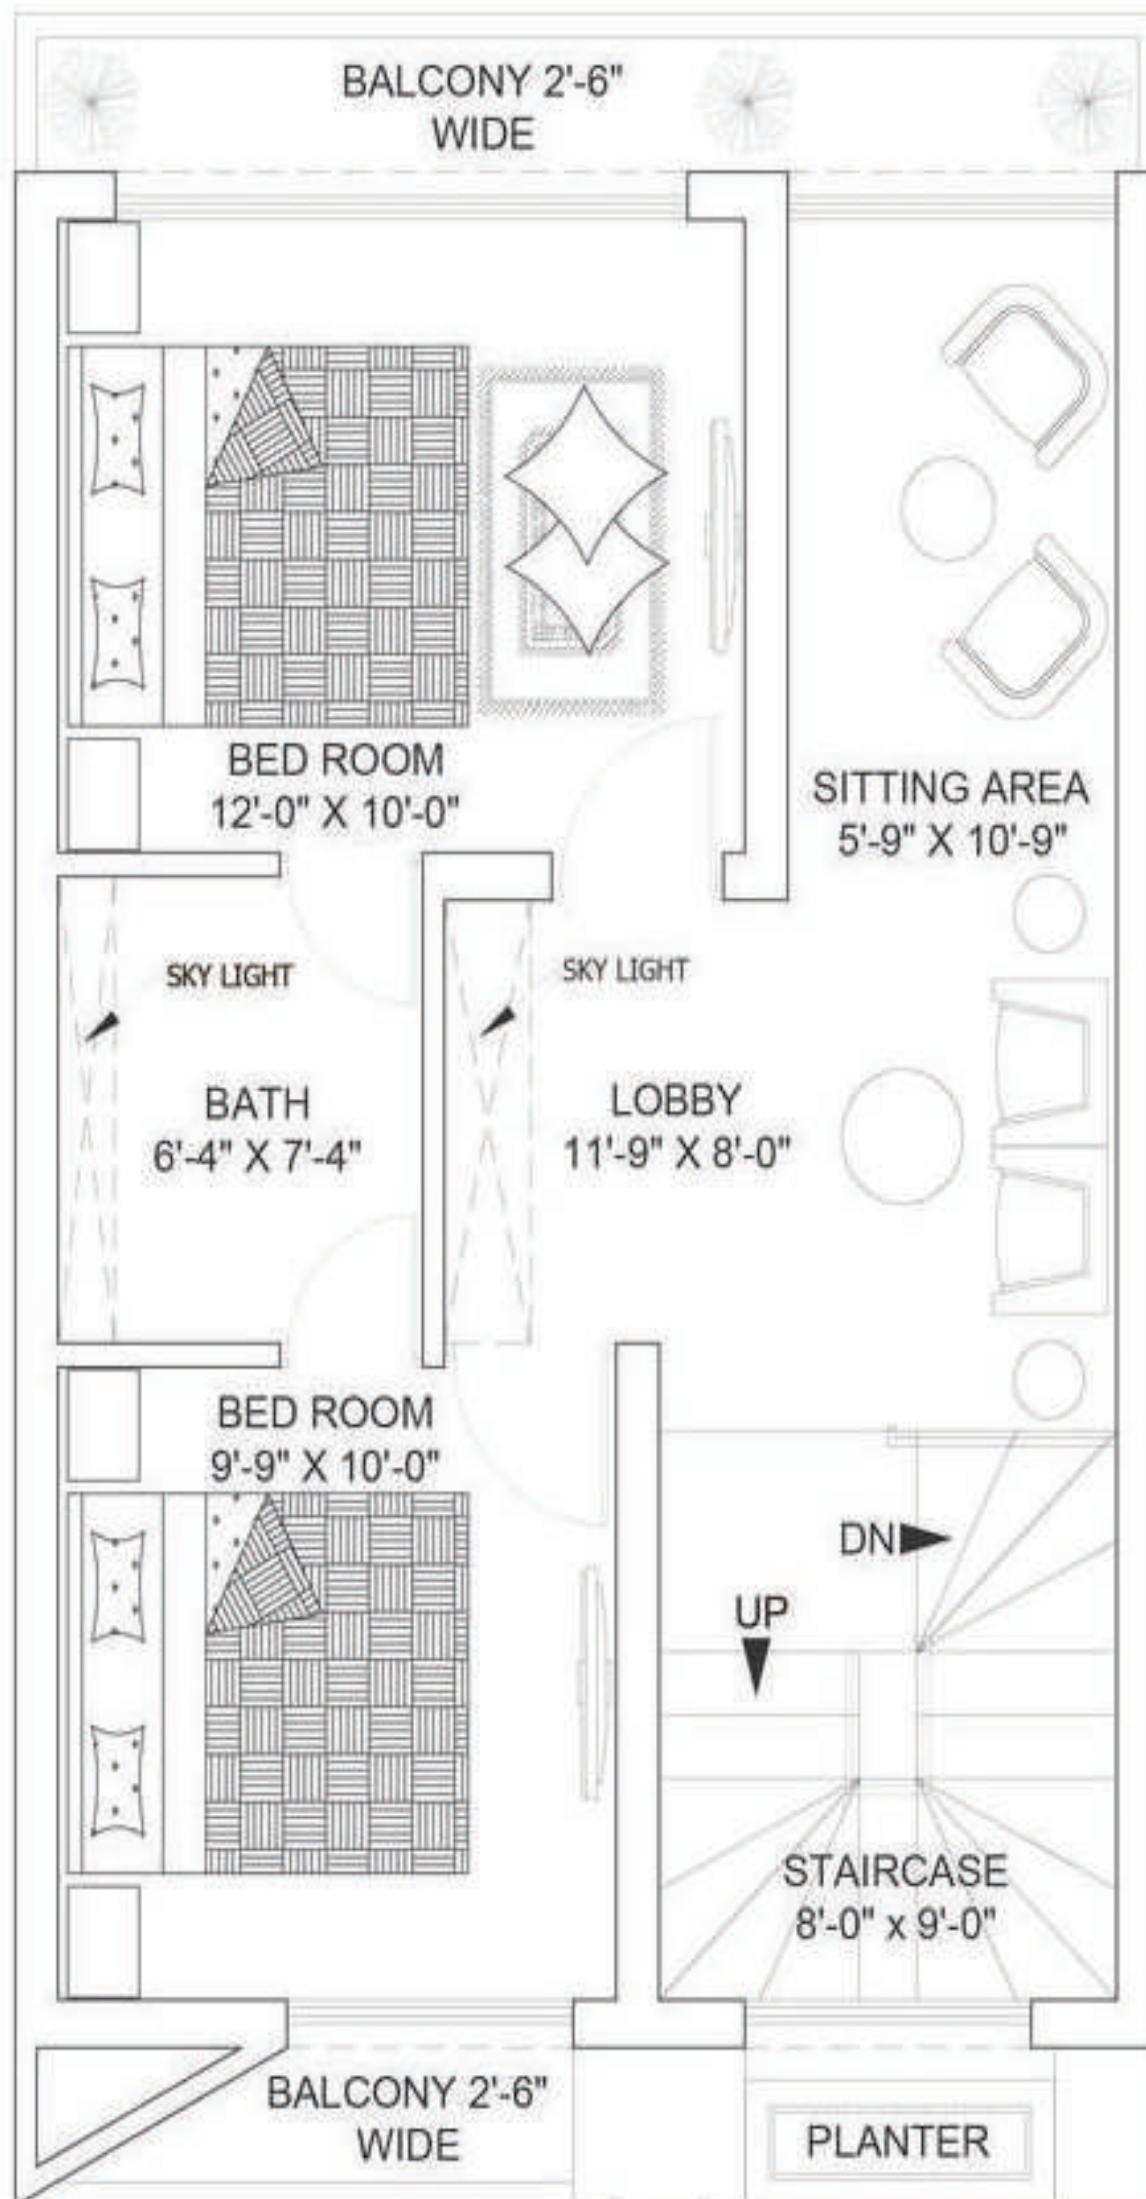

**GROUND FLOOR PLAN**

SCALE: -1/8"=1'-0"

3.5 MARLA  
02 BED VILLAS  
(EXECUTIVE VILLAS)

# MUMTY FLOOR PLAN

SCALE:-1/8"=1'-0"

**GROUND FLOOR PLAN**

SCALE: -1/8"=1'-0"

**3.5 MARLA**  
**03 BED VILLAS**  
(EXECUTIVE VILLAS)