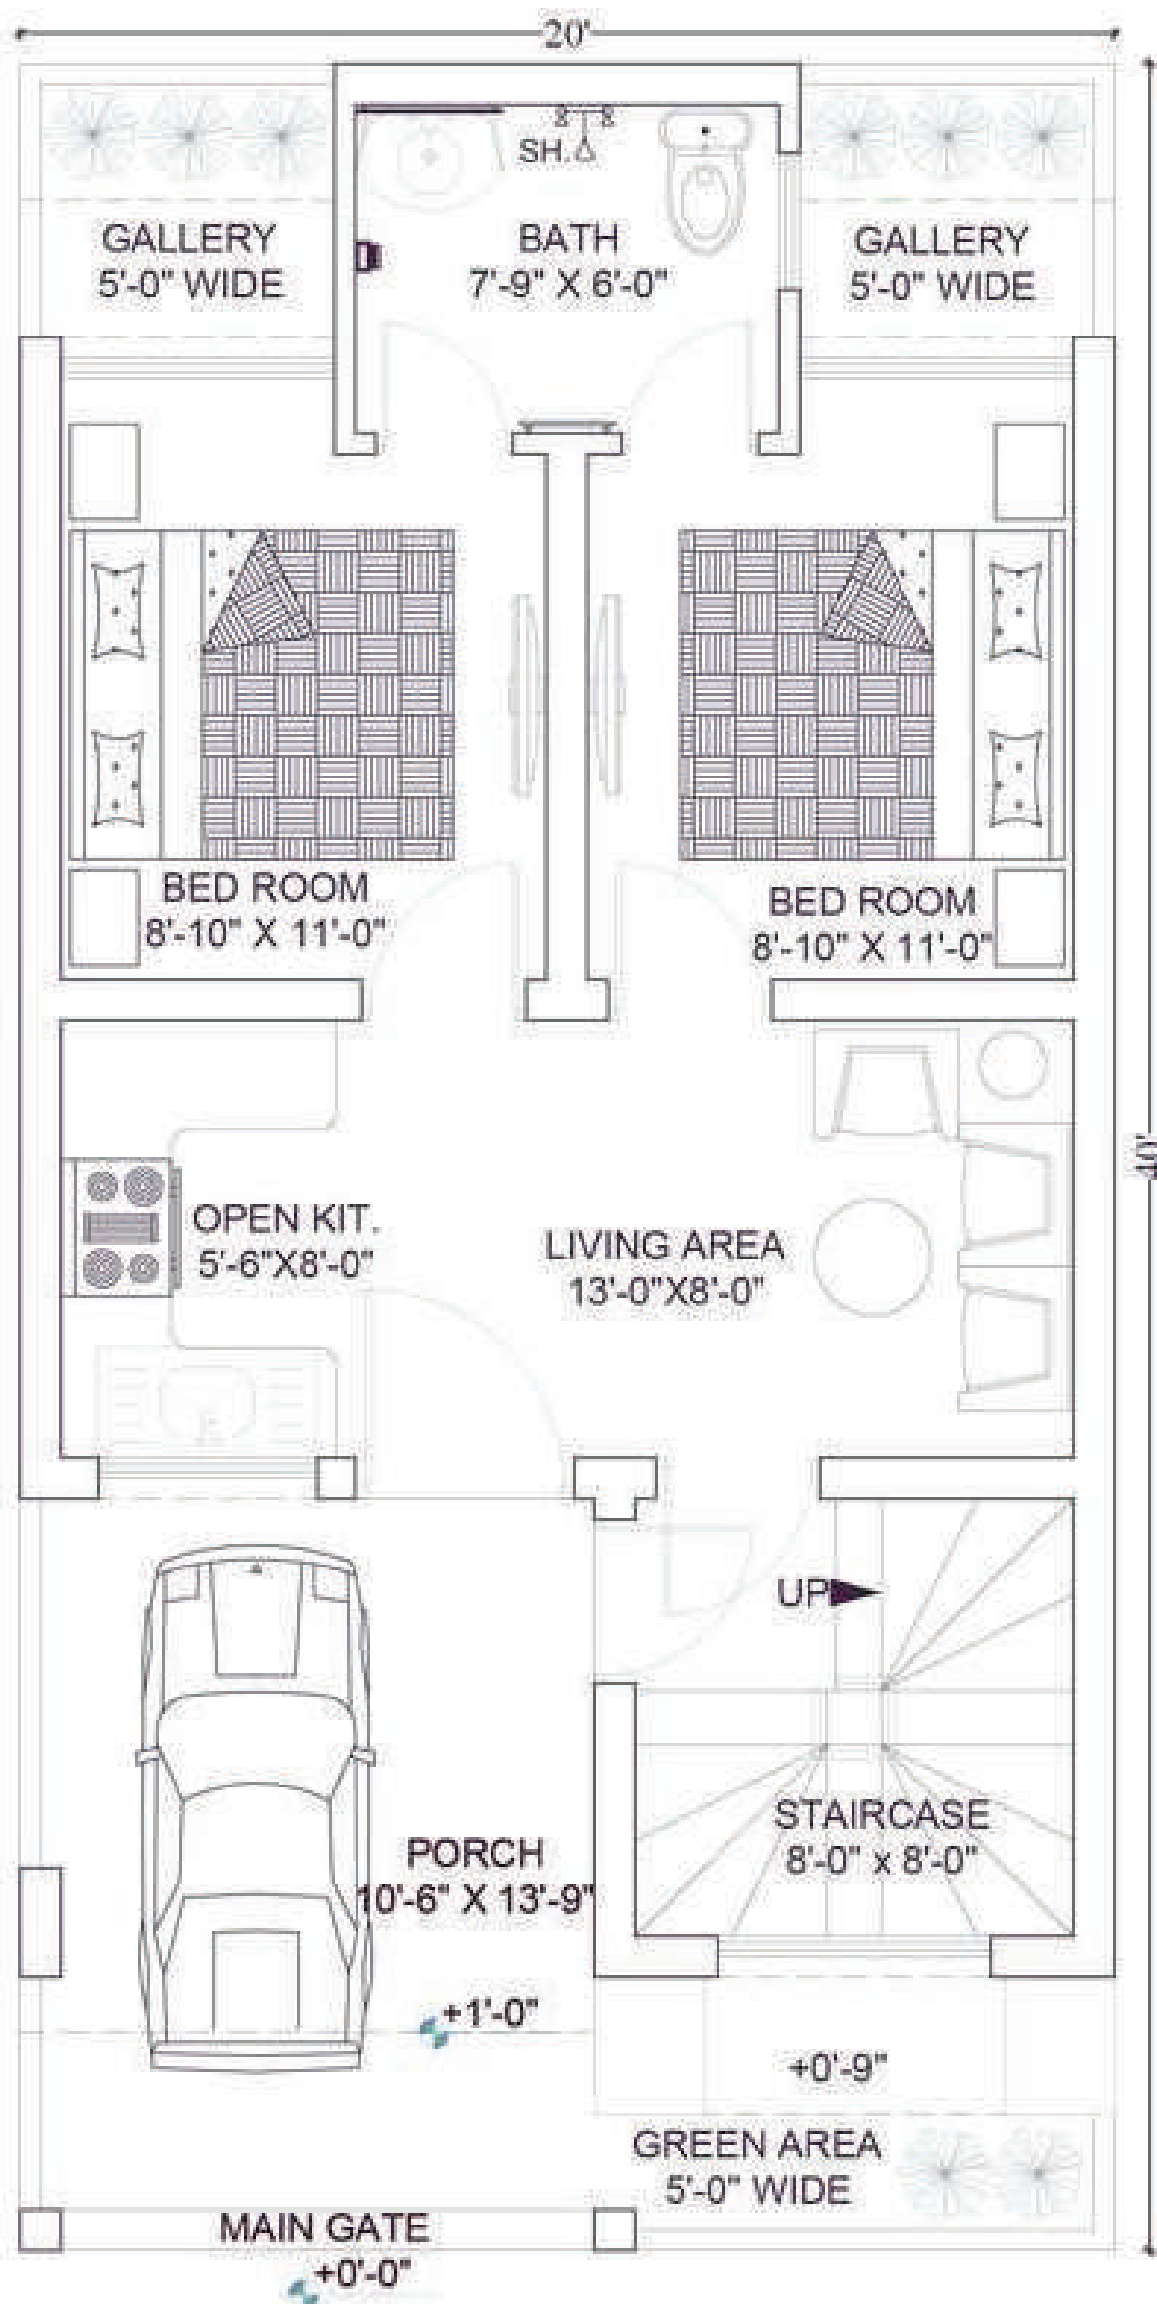

## 02 BED VILLAS

(EXECUTIVE VILLAS)

SEVENTEEN  
VILLAS

A PROJECT BY  
**AL SADAT**  
G R O U P

3.5 MARLA  
02 BED VILLAS  
(EXECUTIVE VILLAS)

SEVENTEEN  
VILLAS

A PROJECT BY  
**AL SADAT**  
G R O U P

**3.5 MARLA**  
**02 BED VILLAS**  
 (EXECUTIVE VILLAS)

**GROUND FLOOR PLAN**

SCALE: -1/8"=1'-0"

3.5 MARLA  
02 BED VILLAS  
(EXECUTIVE VILLAS)

# MUMTY FLOOR PLAN

SCALE:-1/8"=1'-0"