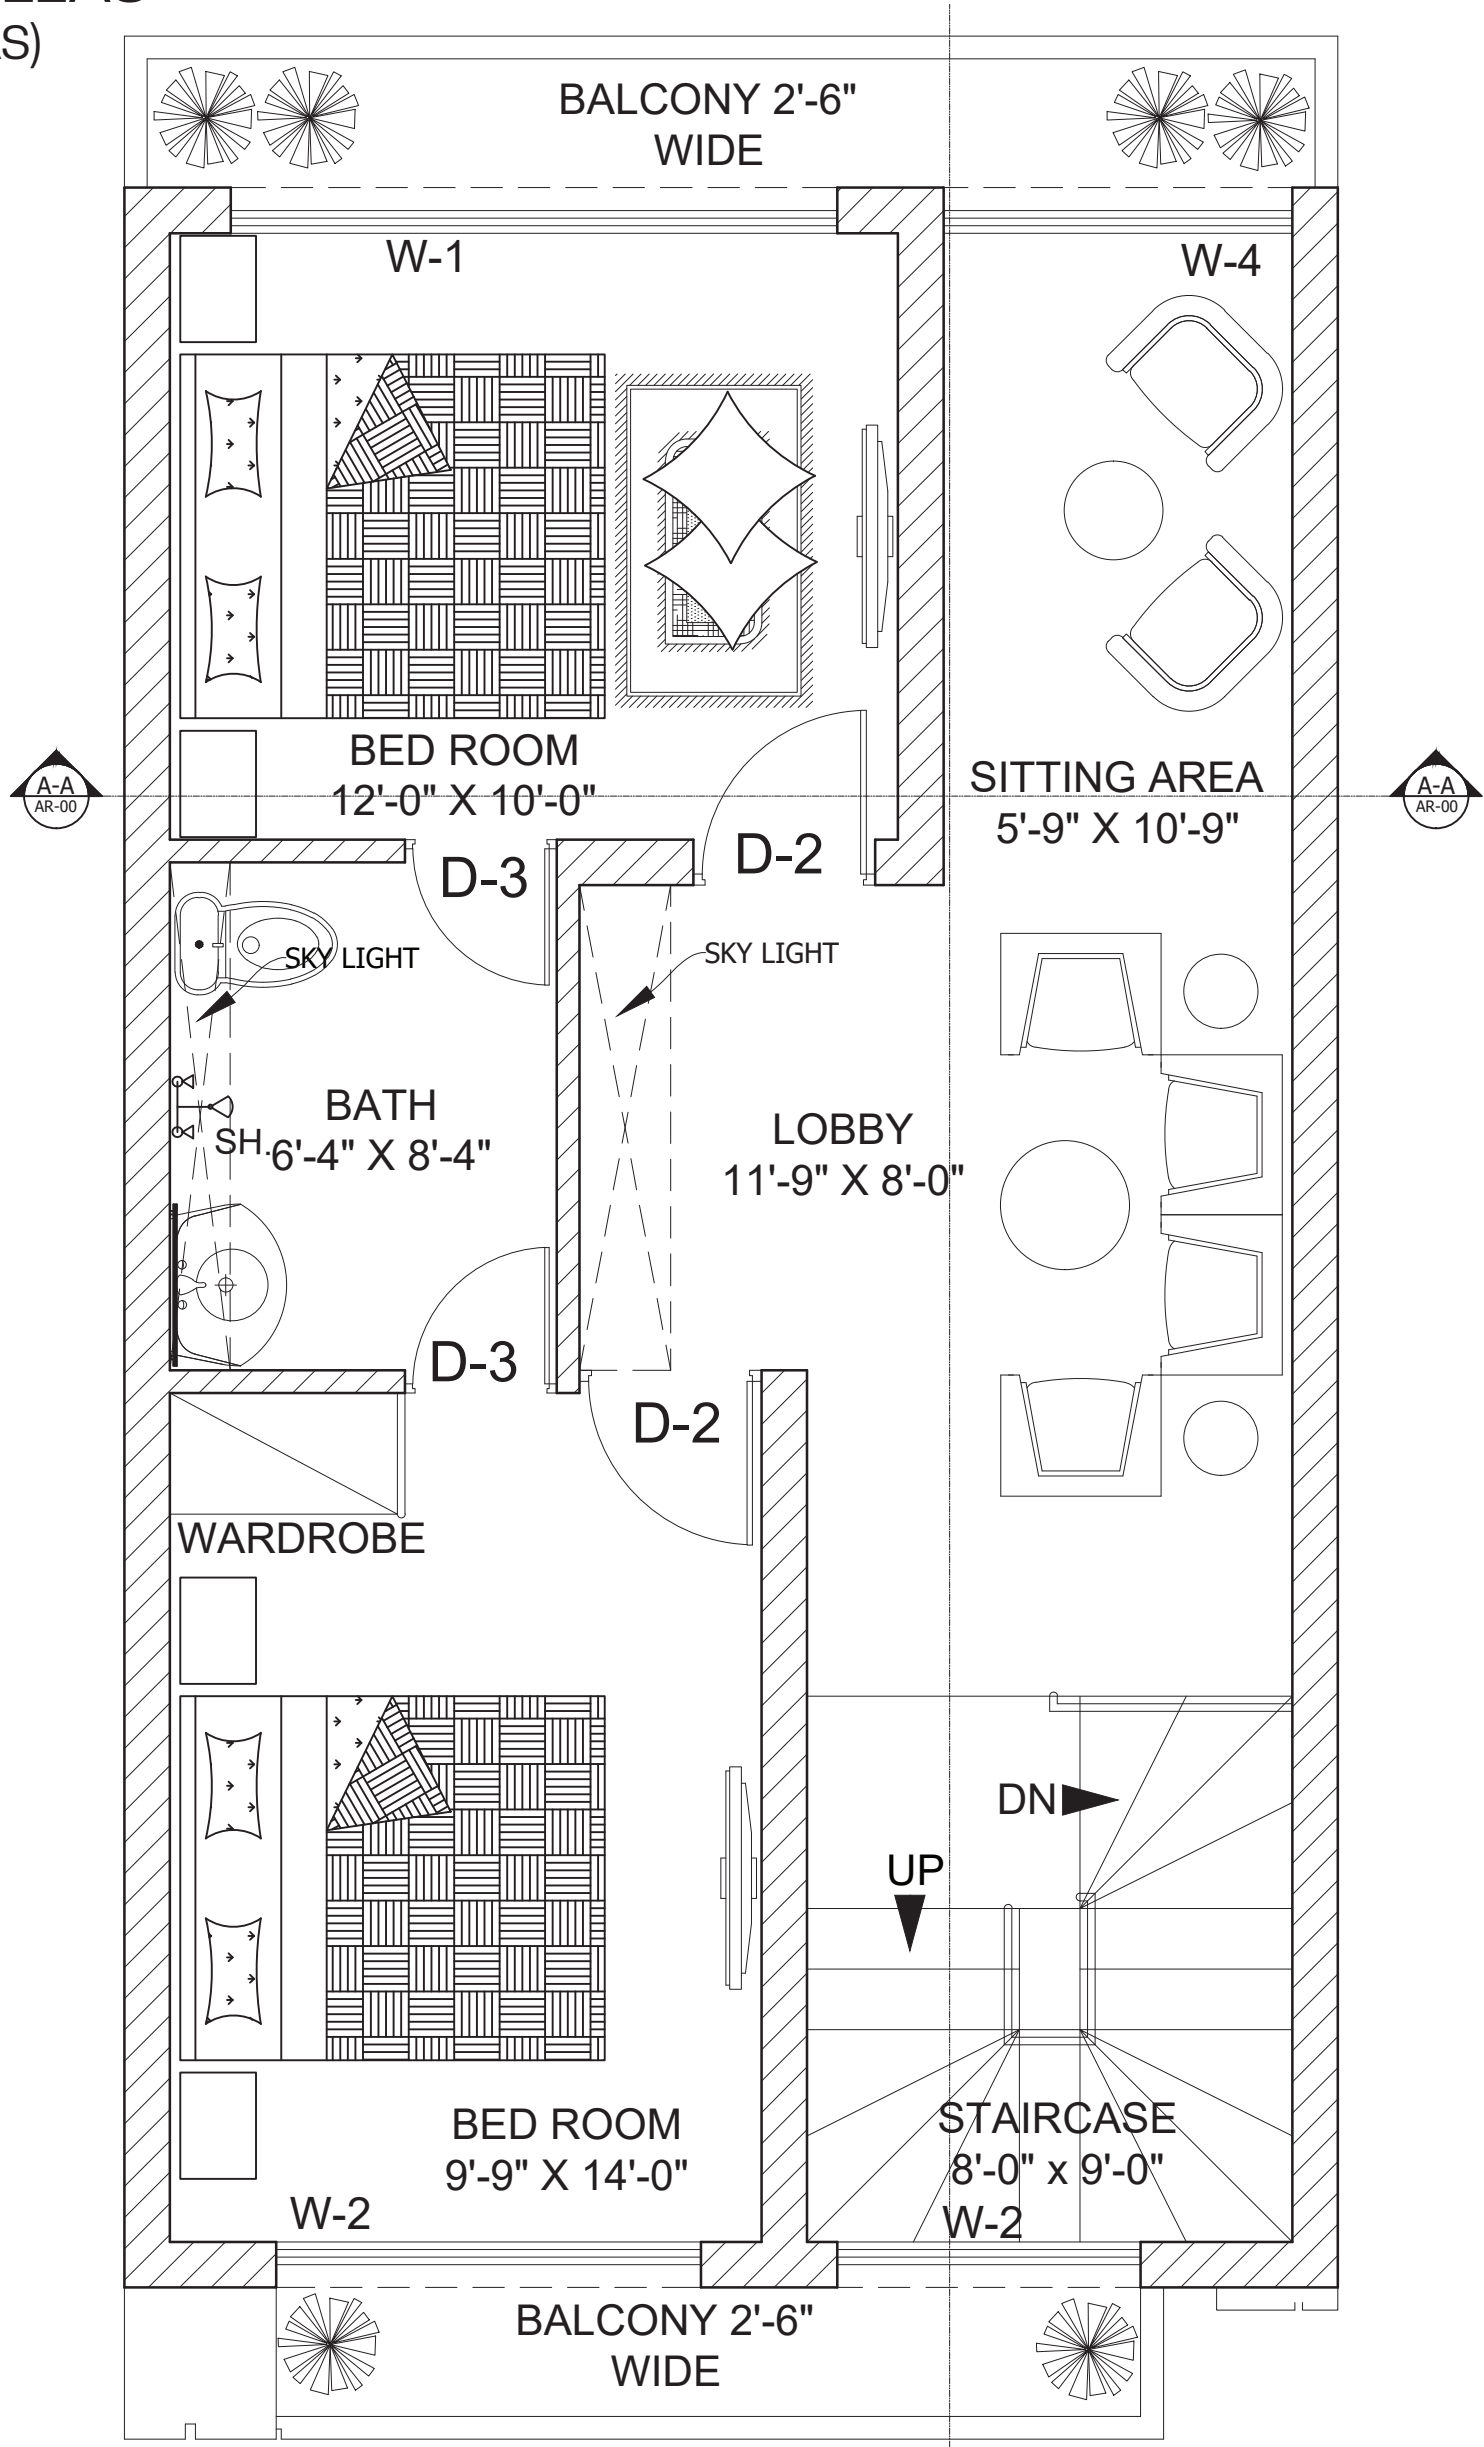

A PROJECT BY
AL SADAT
GROUP

04 MARLA
02 BED VILLAS
 (PRIME VILLAS)

GROUND FLOOR PLAN

SCALE: -1/8"=1'-0"

04 MARLA
02 BED VILLAS
(PRIME VILLAS)

MUMTY FLOOR PLAN

SCALE:-1/8"=1'-0"

**04 MARLA
03 BED VILLAS
(PRIME VILLAS)**

**SEVENTEEN
 VILLAS**

A PROJECT BY
**AL SADAT
 GROUP**

04 MARLA
03 BED VILLAS
(PRIME VILLAS)

FIRST FLOOR PLAN

SCALE:-1/8"=1'-0"

04 MARLA
03 BED VILLAS
 (PRIME VILLAS)

MUMTY FLOOR PLAN

SCALE:-1/8"=1'-0"

GROUND FLOOR PLAN

SCALE: -1/8"=1'-0"

04 MARLA
04 BED VILLAS
 (PRIME VILLAS)

FIRST FLOOR PLAN

SCALE:-1/8"=1'-0"

**SEVENTEEN
 VILLAS**

A PROJECT BY
**AL SADAT
 GROUP**

04 MARLA
04 BED VILLAS
(PRIME VILLAS)

MUMTY FLOOR PLAN

SCALE:-1/8"=1'-0"