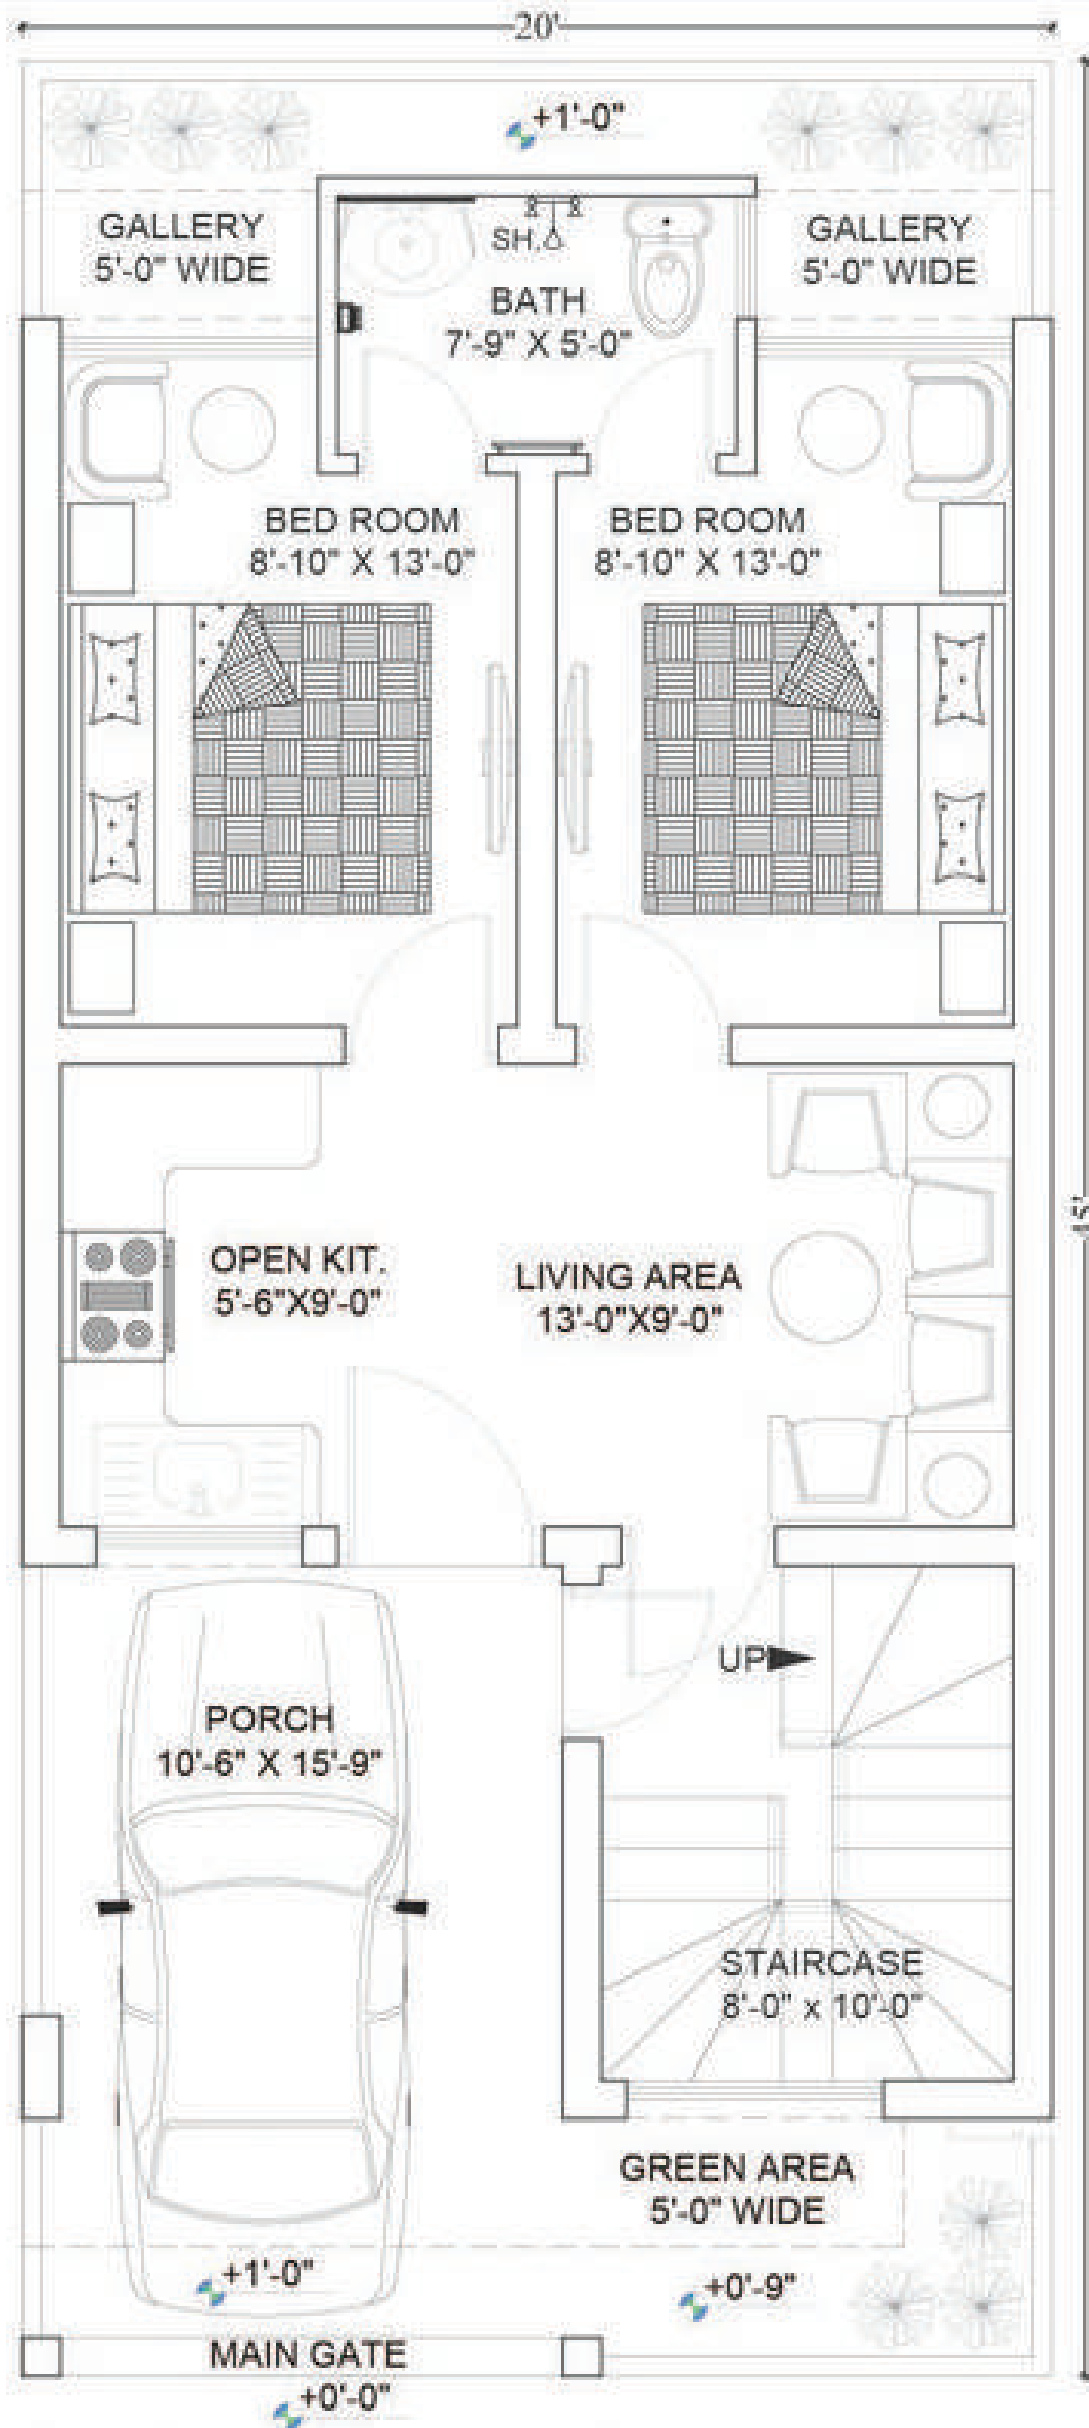

A PROJECT BY
AL SADAT
GROUP

04 MARLA
02 BED VILLAS
 (PRIME VILLAS)

GROUND FLOOR PLAN

SCALE: -1/8"=1'-0"

04 MARLA
02 BED VILLAS
(PRIME VILLAS)

MUMTY FLOOR PLAN

SCALE:-1/8"=1'-0"

**04 MARLA
03 BED VILLAS
(PRIME VILLAS)**

**SEVENTEEN
 VILLAS**

A PROJECT BY
**AL SADAT
 GROUP**

04 MARLA
03 BED VILLAS
(PRIME VILLAS)

FIRST FLOOR PLAN

SCALE:-1/8"=1'-0"

04 MARLA
03 BED VILLAS
 (PRIME VILLAS)

MUMTY FLOOR PLAN

SCALE:-1/8"=1'-0"

GROUND FLOOR PLAN

SCALE: -1/8"=1'-0"

04 MARLA
04 BED VILLAS
 (PRIME VILLAS)

FIRST FLOOR PLAN

SCALE:-1/8"=1'-0"

**SEVENTEEN
 VILLAS**

A PROJECT BY
**AL SADAT
 GROUP**

04 MARLA
04 BED VILLAS
(PRIME VILLAS)

MUMTY FLOOR PLAN

SCALE:-1/8"=1'-0"