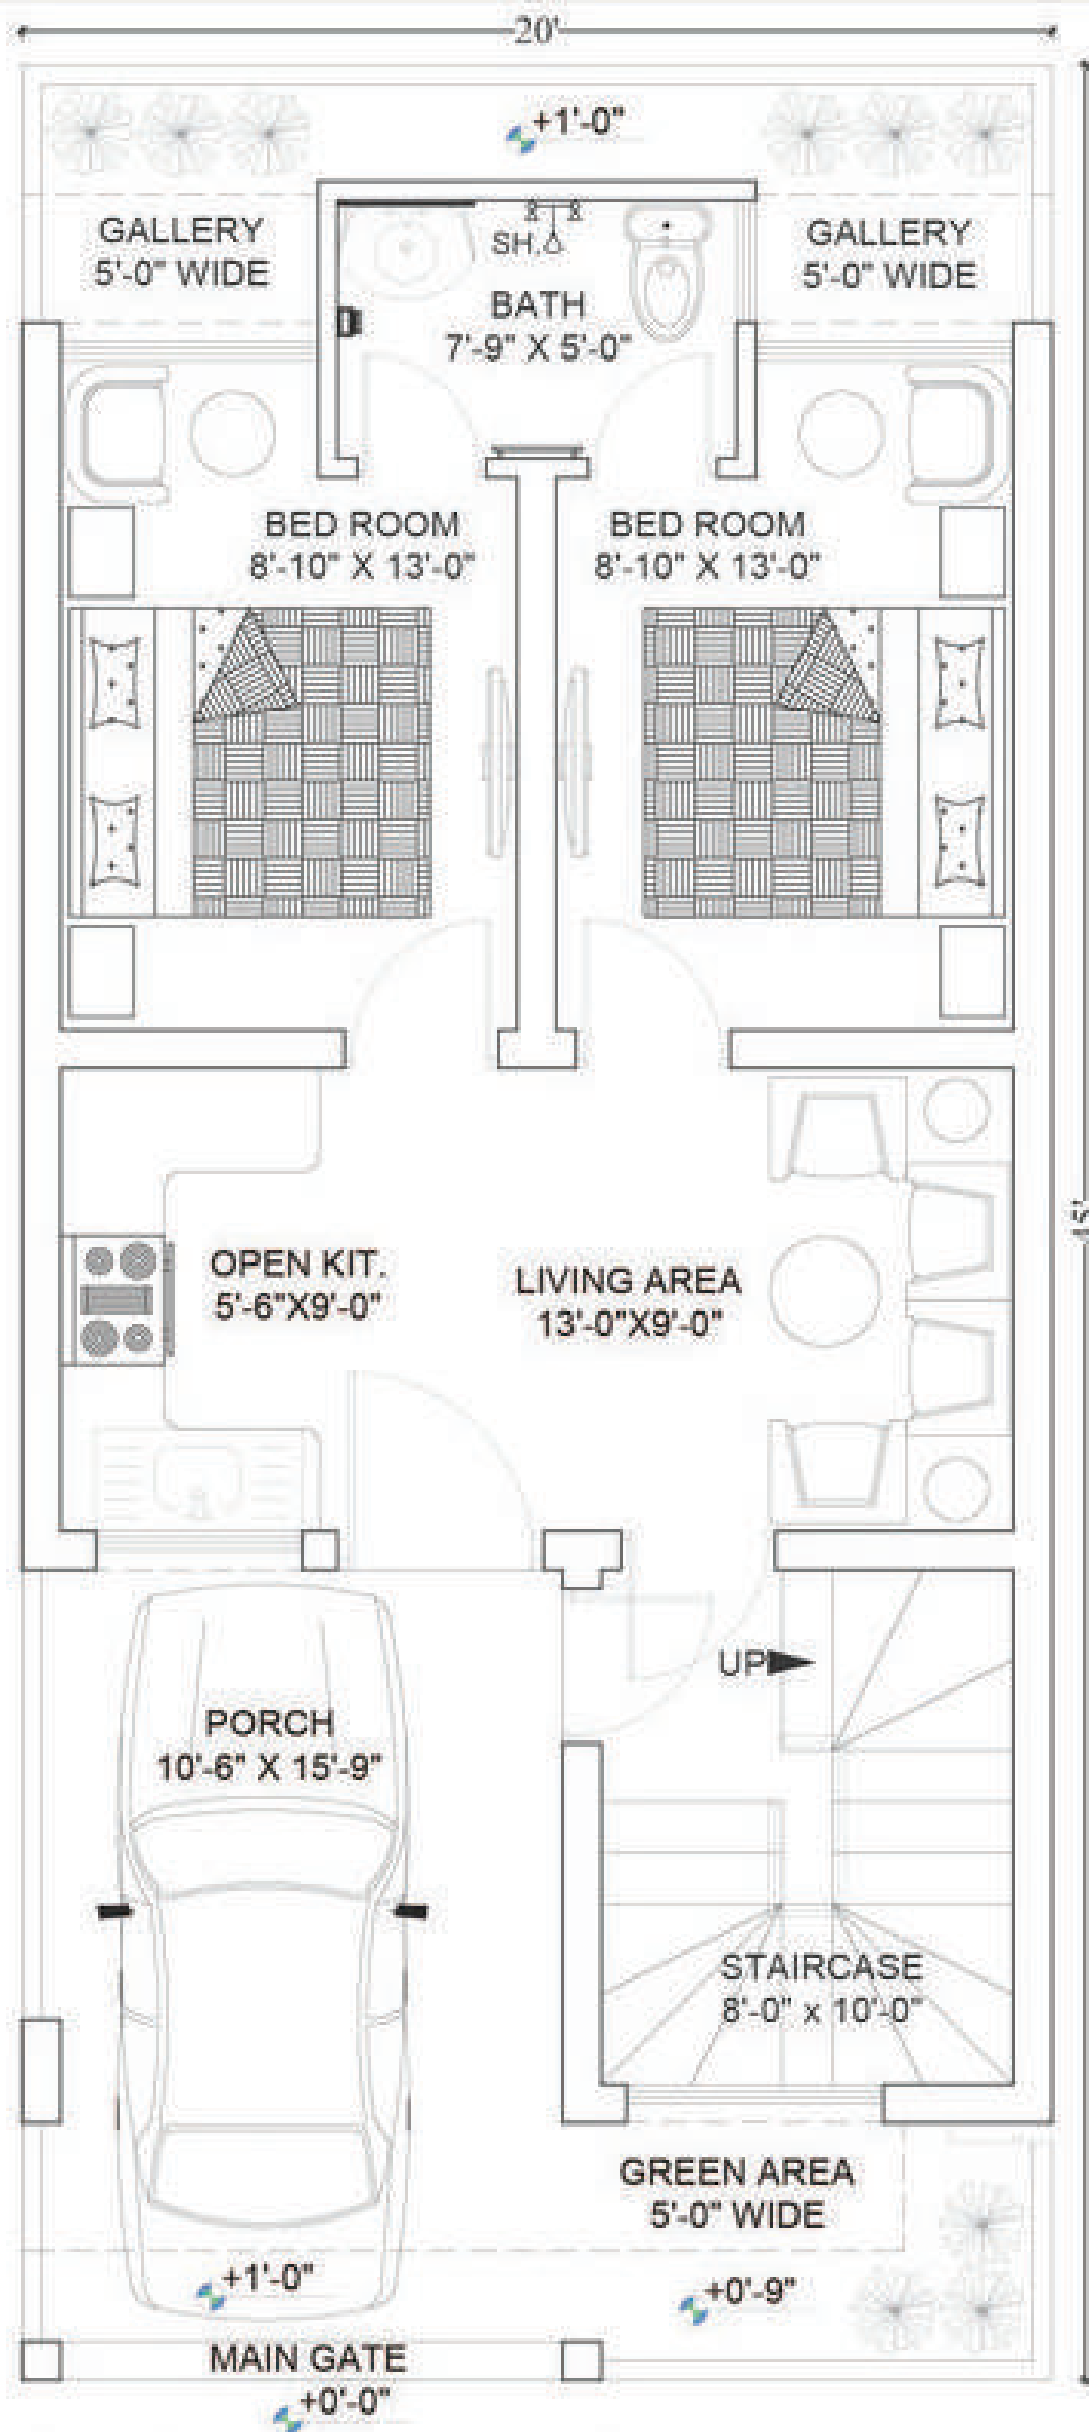

A PROJECT BY
AL SADAT
GROUP

04 MARLA
02 BED VILLAS
 (PRIME VILLAS)

GROUND FLOOR PLAN

SCALE: -1/8"=1'-0"

04 MARLA
02 BED VILLAS
(PRIME VILLAS)

MUMTY FLOOR PLAN

SCALE:-1/8"=1'-0"

**04 MARLA
03 BED VILLAS
(PRIME VILLAS)**

**SEVENTEEN
 VILLAS**

A PROJECT BY
**AL SADAT
 GROUP**

04 MARLA
03 BED VILLAS
(PRIME VILLAS)

FIRST FLOOR PLAN

SCALE:-1/8"=1'-0"

04 MARLA
03 BED VILLAS
 (PRIME VILLAS)

MUMTY FLOOR PLAN

SCALE:-1/8"=1'-0"

GROUND FLOOR PLAN

SCALE: -1/8"=1'-0"

04 MARLA
04 BED VILLAS
 (PRIME VILLAS)

FIRST FLOOR PLAN

SCALE:-1/8"=1'-0"

**SEVENTEEN
 VILLAS**

A PROJECT BY
**AL SADAT
 GROUP**

04 MARLA
04 BED VILLAS
(PRIME VILLAS)

MUMTY FLOOR PLAN

SCALE:-1/8"=1'-0"