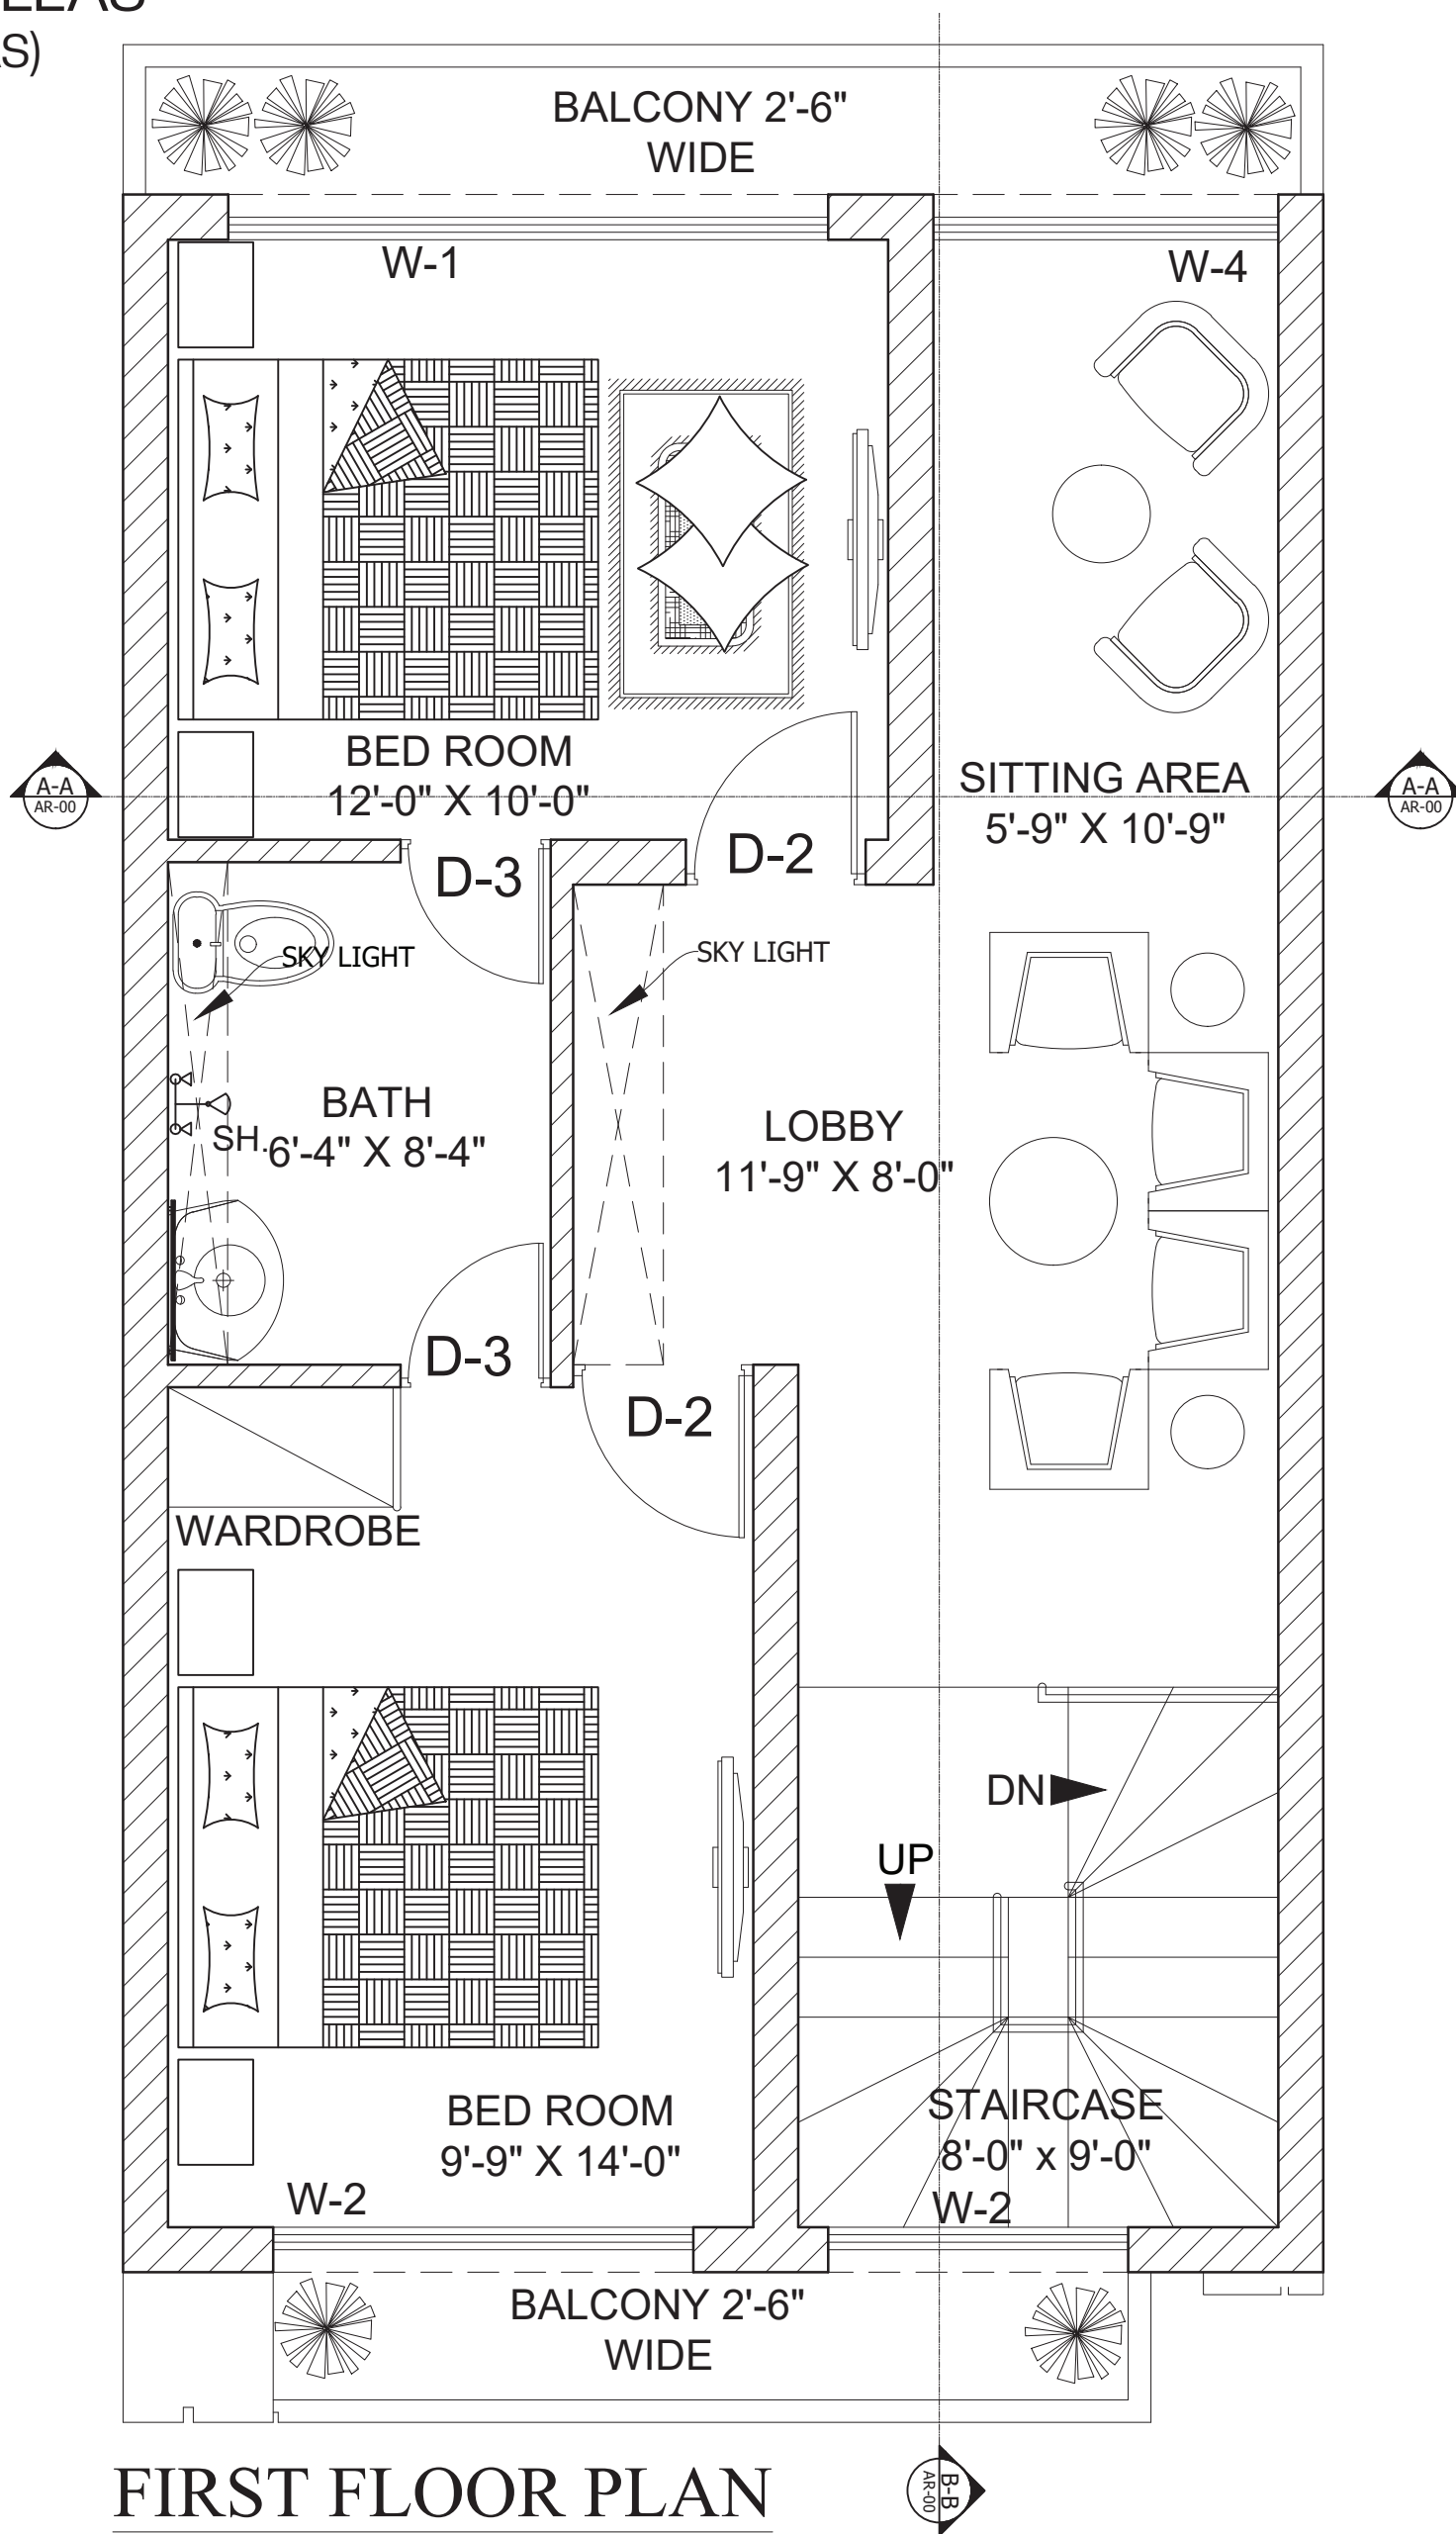

A PROJECT BY
AL SADAT
GROUP

04 MARLA
02 BED VILLAS
 (PRIME VILLAS)

GROUND FLOOR PLAN

SCALE: -1/8"=1'-0"

04 MARLA
02 BED VILLAS
(PRIME VILLAS)

MUMTY FLOOR PLAN

SCALE:-1/8"=1'-0"

**04 MARLA
03 BED VILLAS
(PRIME VILLAS)**

**SEVENTEEN
VILLAS**

A PROJECT BY
AL SADAT
G R O U P

04 MARLA
03 BED VILLAS
(PRIME VILLAS)

SEVENTEEN
VILLAS

A PROJECT BY
AL SADAT
G R O U P

04 MARLA
03 BED VILLAS
 (PRIME VILLAS)

GROUND FLOOR PLAN

SCALE: -1/8"=1'-0"

**SEVENTEEN
 VILLAS**

A PROJECT BY
**AL SADAT
 GROUP**

04 MARLA
03 BED VILLAS
(PRIME VILLAS)

FIRST FLOOR PLAN

SCALE:-1/8"=1'-0"

04 MARLA
03 BED VILLAS
 (PRIME VILLAS)

MUMTY FLOOR PLAN

SCALE:-1/8"=1'-0"

MUMTY FLOOR PLAN

SCALE:-1/8"=1'-0"