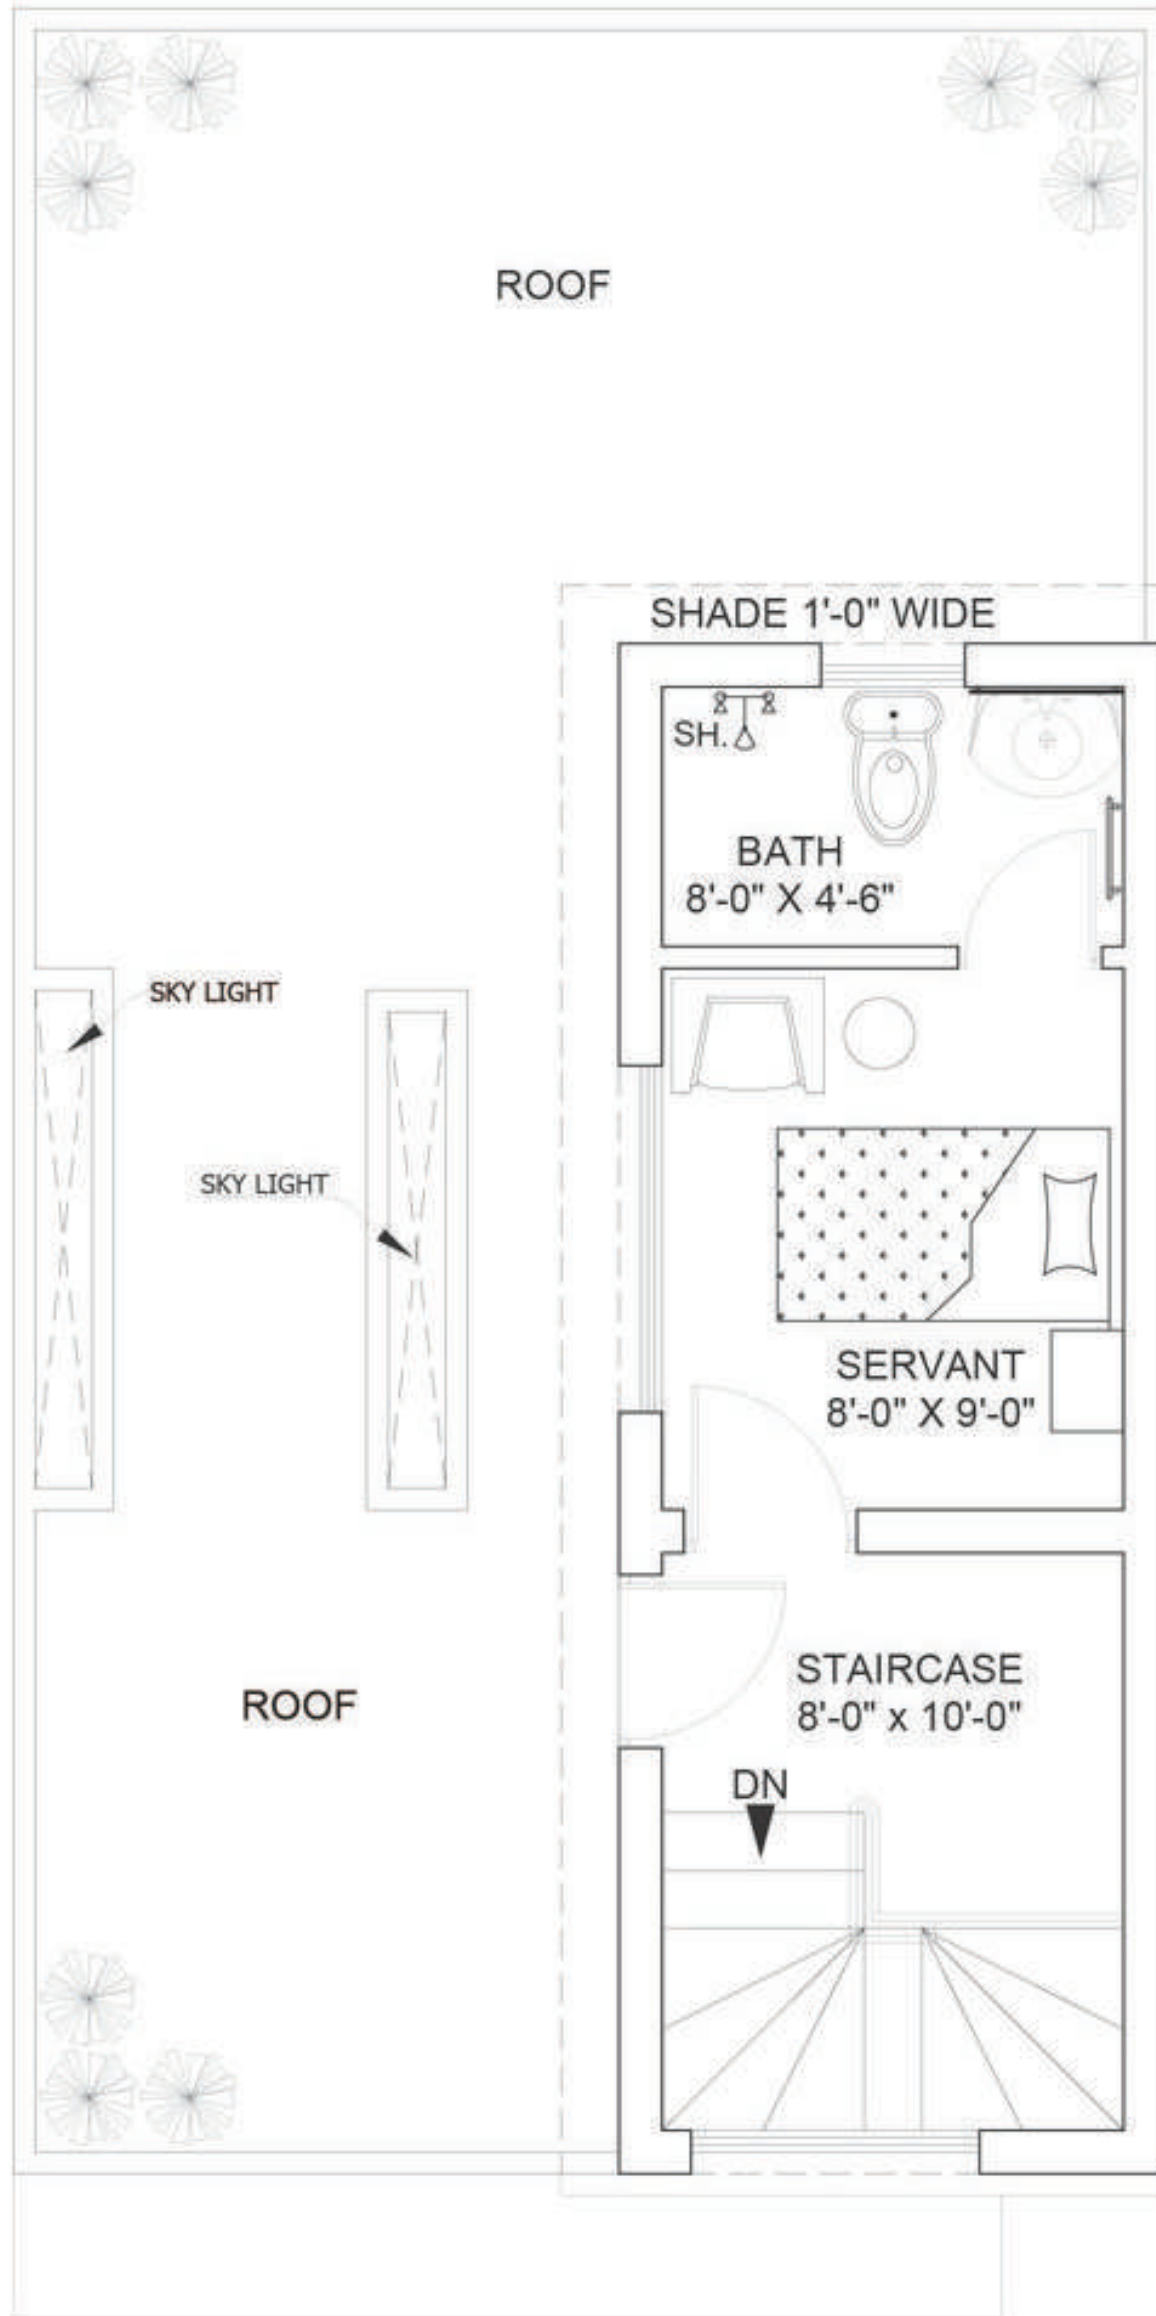

**SEVENTEEN
 VILLAS**

A PROJECT BY
**AL SADAT
 GROUP**

04 MARLA
03 BED VILLAS
(PRIME VILLAS)

FIRST FLOOR PLAN

SCALE:-1/8"=1'-0"

04 MARLA
03 BED VILLAS
 (PRIME VILLAS)

MUMTY FLOOR PLAN

SCALE:-1/8"=1'-0"

GROUND FLOOR PLAN

SCALE: -1/8"=1'-0"

04 MARLA
04 BED VILLAS
 (PRIME VILLAS)

FIRST FLOOR PLAN

SCALE:-1/8"=1'-0"

**SEVENTEEN
 VILLAS**

A PROJECT BY
**AL SADAT
 GROUP**

04 MARLA
04 BED VILLAS
(PRIME VILLAS)

MUMTY FLOOR PLAN

SCALE:-1/8"=1'-0"