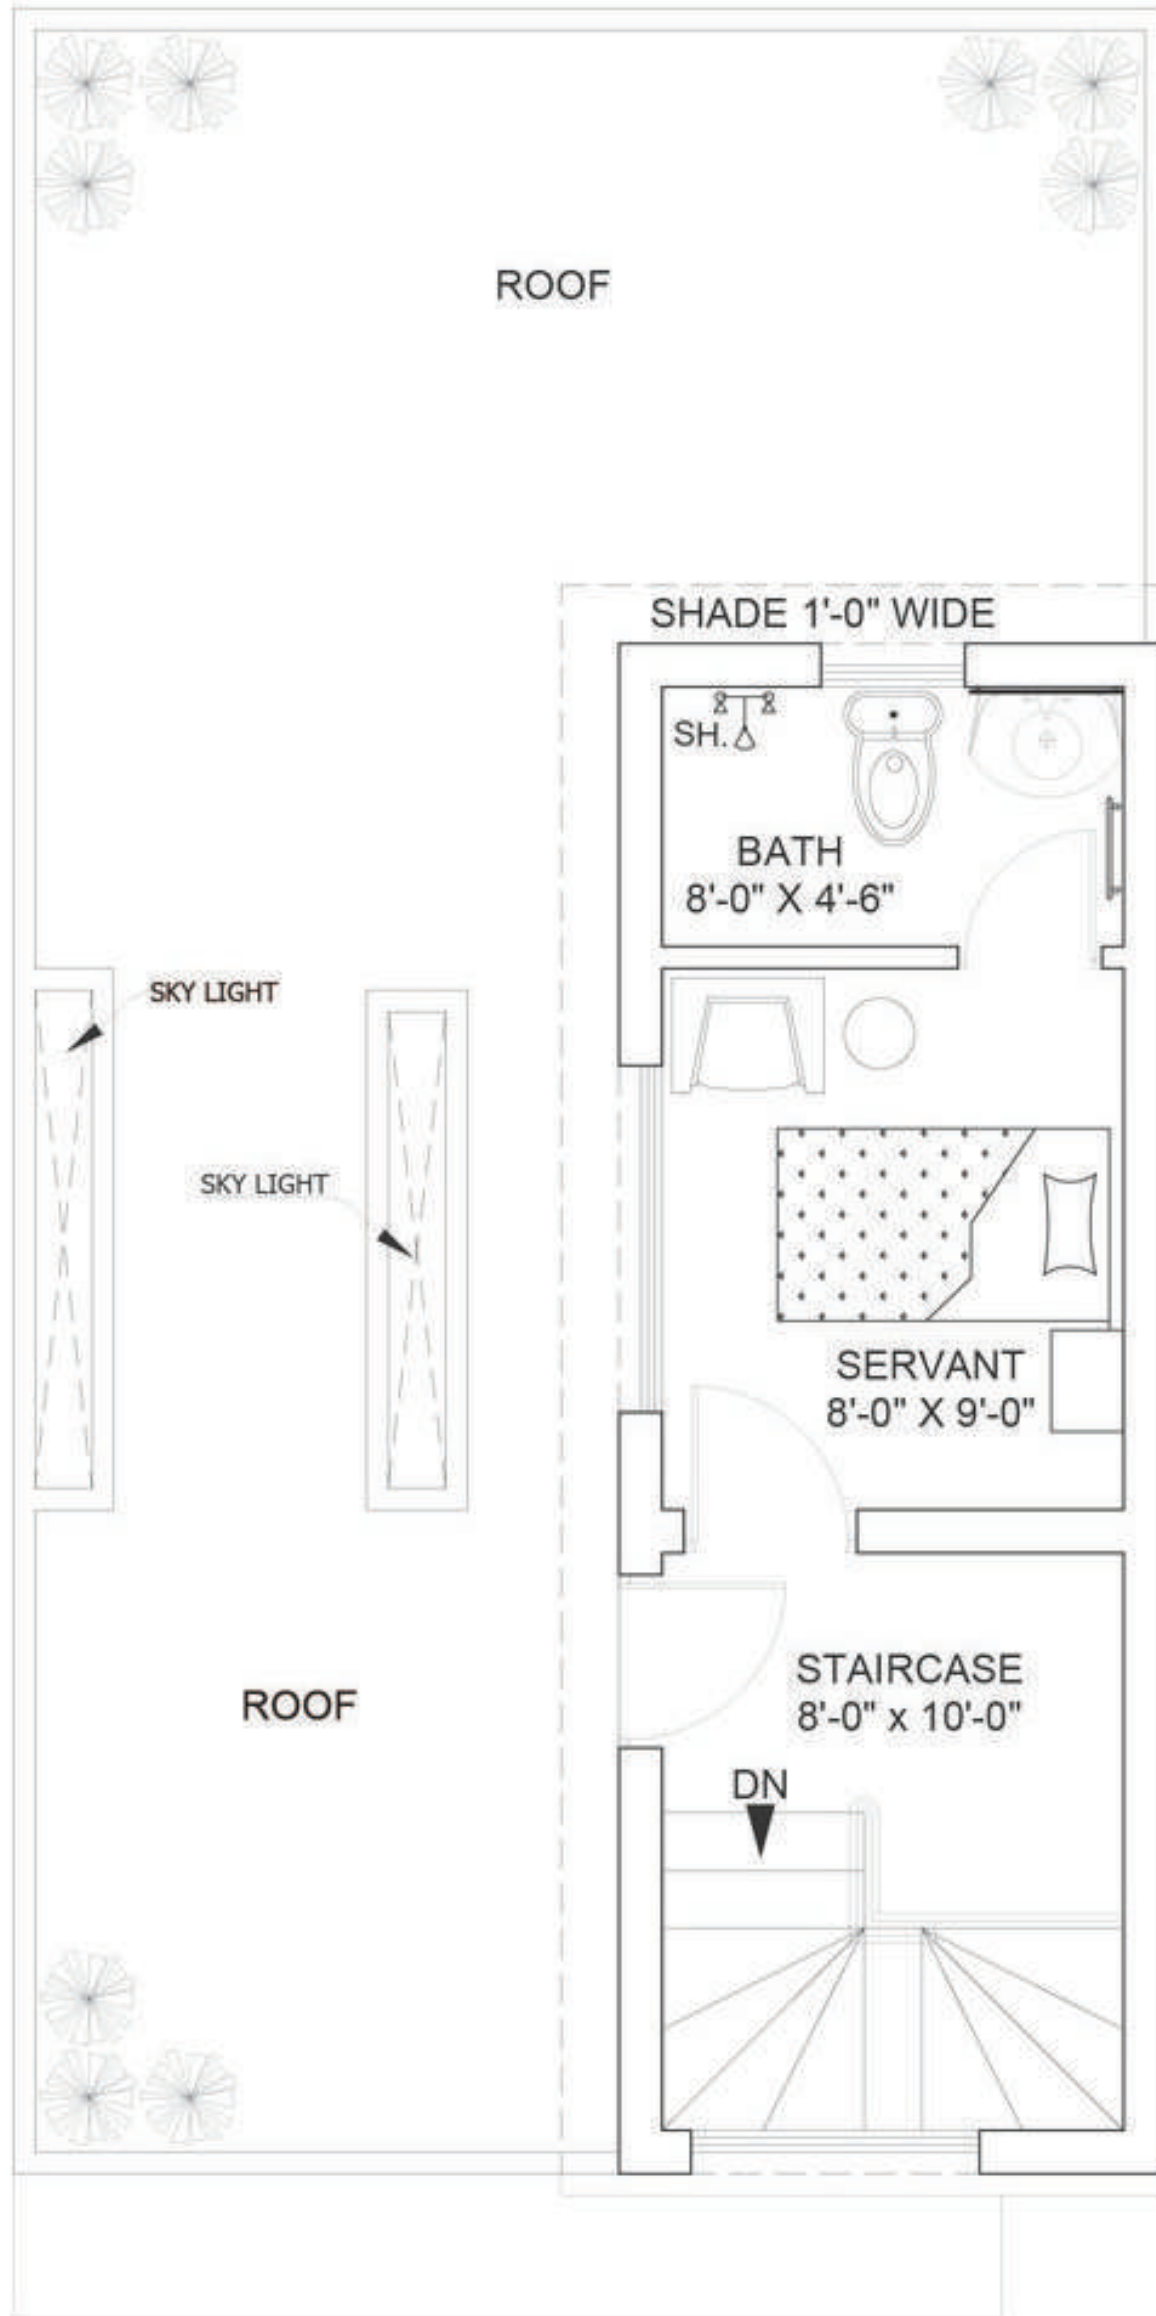

A PROJECT BY
AL SADAT
GROUP

04 MARLA
02 BED VILLAS
 (PRIME VILLAS)

GROUND FLOOR PLAN

SCALE: -1/8"=1'-0"

04 MARLA
02 BED VILLAS
(PRIME VILLAS)

MUMTY FLOOR PLAN

SCALE:-1/8"=1'-0"

**04 MARLA
03 BED VILLAS
(PRIME VILLAS)**

**SEVENTEEN
VILLAS**

A PROJECT BY
AL SADAT
G R O U P

04 MARLA
03 BED VILLAS
(PRIME VILLAS)

SEVENTEEN
VILLAS

A PROJECT BY
AL SADAT
G R O U P

04 MARLA
03 BED VILLAS
 (PRIME VILLAS)

GROUND FLOOR PLAN

SCALE: -1/8"=1'-0"

**SEVENTEEN
 VILLAS**

A PROJECT BY
**AL SADAT
 GROUP**

04 MARLA
03 BED VILLAS
(PRIME VILLAS)

FIRST FLOOR PLAN

SCALE:-1/8"=1'-0"

04 MARLA
03 BED VILLAS
 (PRIME VILLAS)

MUMTY FLOOR PLAN

SCALE:-1/8"=1'-0"

MUMTY FLOOR PLAN

SCALE:-1/8"=1'-0"