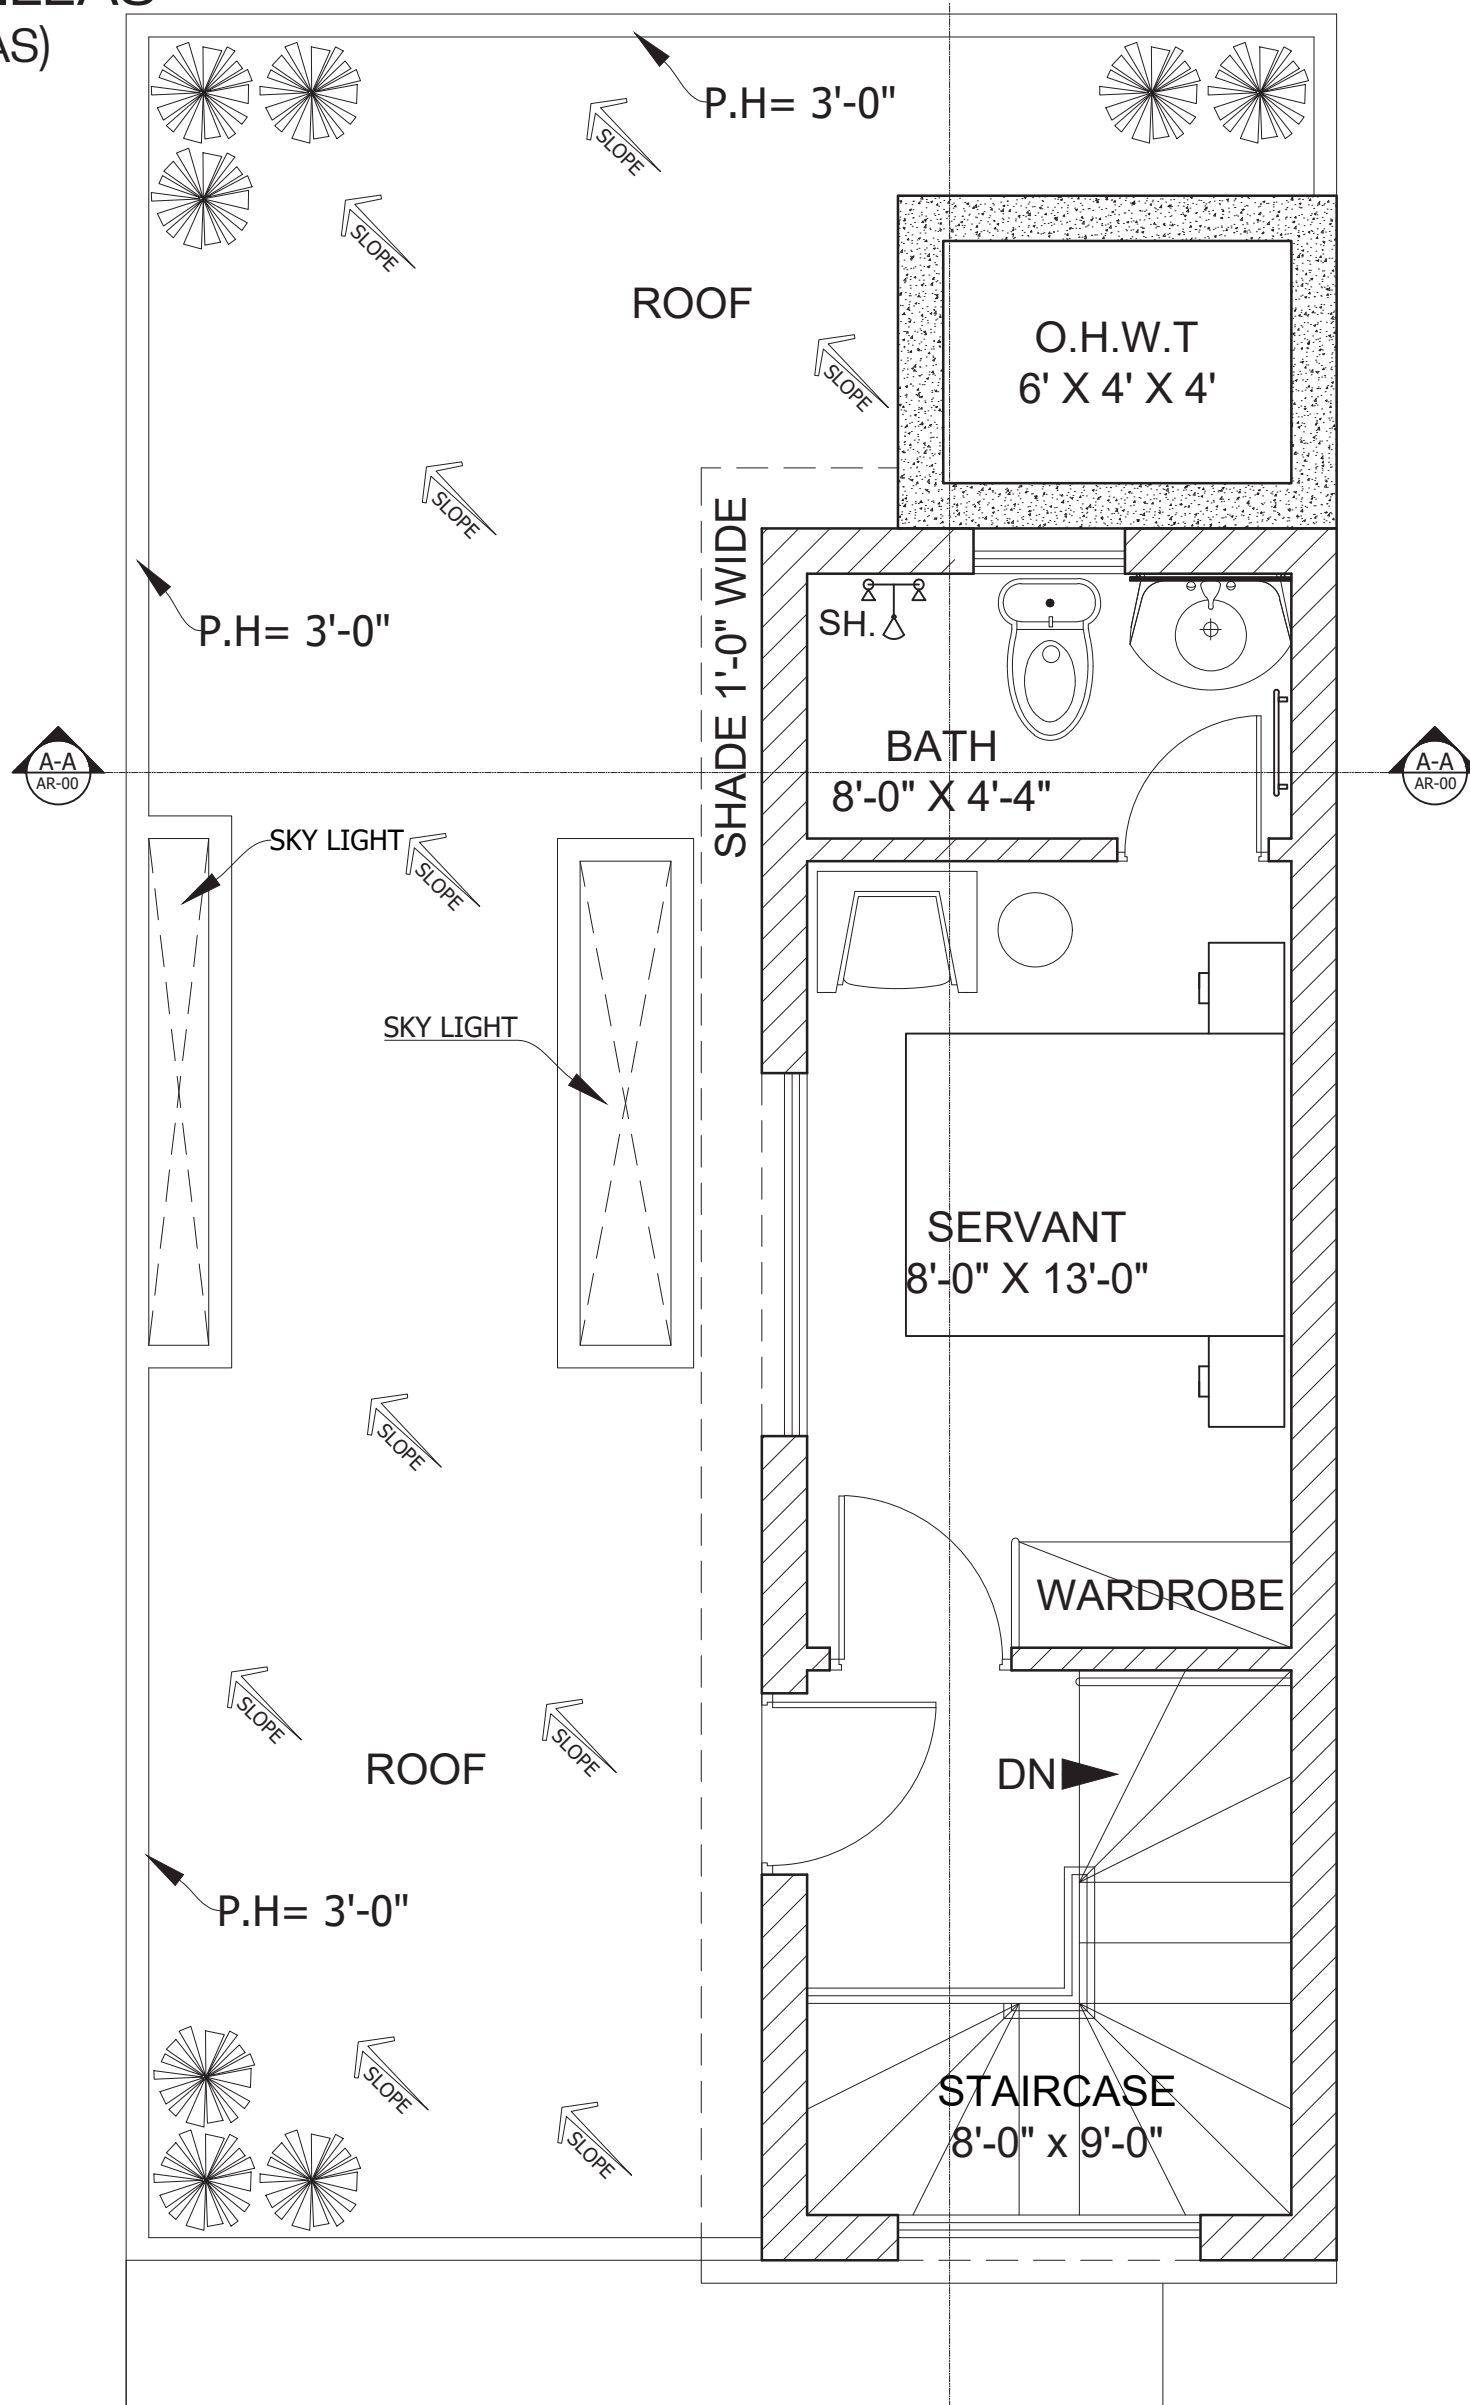

A PROJECT BY
AL SADAT
GROUP

04 MARLA
02 BED VILLAS
 (PRIME VILLAS)

GROUND FLOOR PLAN

SCALE: -1/8"=1'-0"

04 MARLA
02 BED VILLAS
(PRIME VILLAS)

MUMTY FLOOR PLAN

SCALE:-1/8"=1'-0"

**04 MARLA
03 BED VILLAS
(PRIME VILLAS)**

**SEVENTEEN
 VILLAS**

A PROJECT BY
**AL SADAT
 GROUP**

04 MARLA
03 BED VILLAS
(PRIME VILLAS)

FIRST FLOOR PLAN

SCALE:-1/8"=1'-0"

04 MARLA
03 BED VILLAS
 (PRIME VILLAS)

MUMTY FLOOR PLAN

SCALE:-1/8"=1'-0"

GROUND FLOOR PLAN

SCALE: -1/8"=1'-0"

04 MARLA
04 BED VILLAS
 (PRIME VILLAS)

FIRST FLOOR PLAN

SCALE:-1/8"=1'-0"

**SEVENTEEN
 VILLAS**

A PROJECT BY
**AL SADAT
 GROUP**

04 MARLA
04 BED VILLAS
(PRIME VILLAS)

MUMTY FLOOR PLAN

SCALE:-1/8"=1'-0"