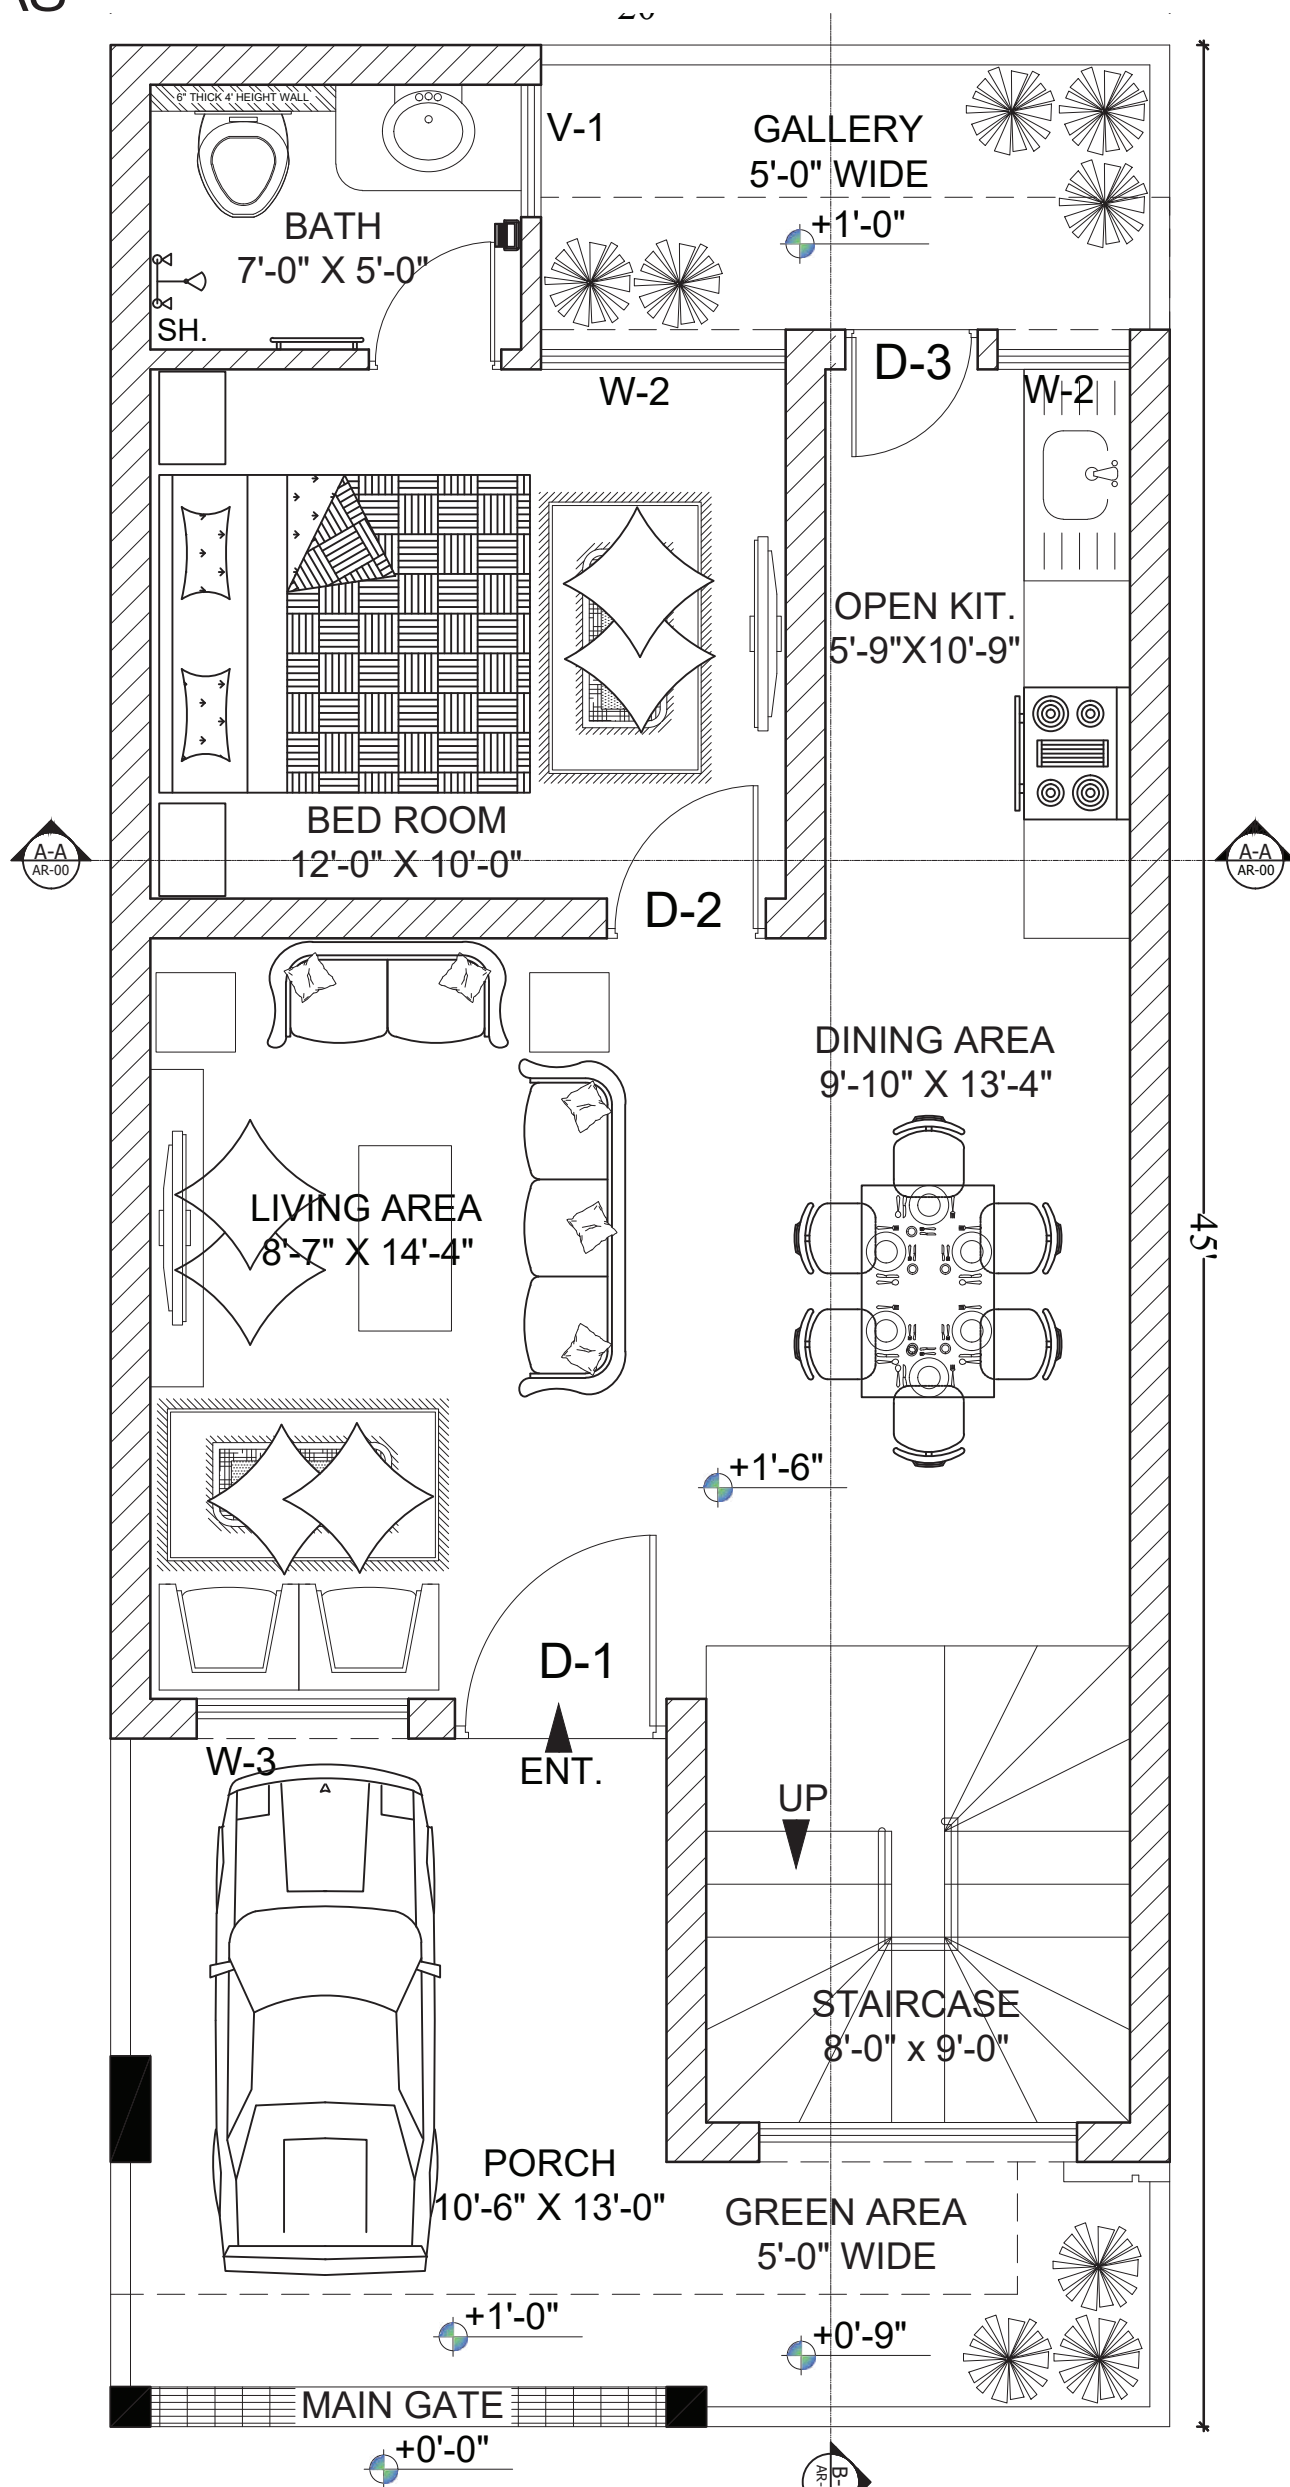

A PROJECT BY
AL SADAT
GROUP

04 MARLA
02 BED VILLAS
 (PRIME VILLAS)

GROUND FLOOR PLAN

SCALE: -1/8"=1'-0"

04 MARLA
02 BED VILLAS
(PRIME VILLAS)

MUMTY FLOOR PLAN

SCALE:-1/8"=1'-0"

**04 MARLA
03 BED VILLAS
(PRIME VILLAS)**

**SEVENTEEN
VILLAS**

A PROJECT BY
AL SADAT
G R O U P

04 MARLA
03 BED VILLAS
(PRIME VILLAS)

SEVENTEEN
VILLAS

A PROJECT BY
AL SADAT
G R O U P

04 MARLA
03 BED VILLAS
 (PRIME VILLAS)

GROUND FLOOR PLAN

SCALE: -1/8"=1'-0"

**SEVENTEEN
 VILLAS**

A PROJECT BY
**AL SADAT
 GROUP**

04 MARLA
03 BED VILLAS
(PRIME VILLAS)

FIRST FLOOR PLAN

SCALE:-1/8"=1'-0"

04 MARLA
03 BED VILLAS
 (PRIME VILLAS)

MUMTY FLOOR PLAN

SCALE:-1/8"=1'-0"

MUMTY FLOOR PLAN

SCALE:-1/8"=1'-0"